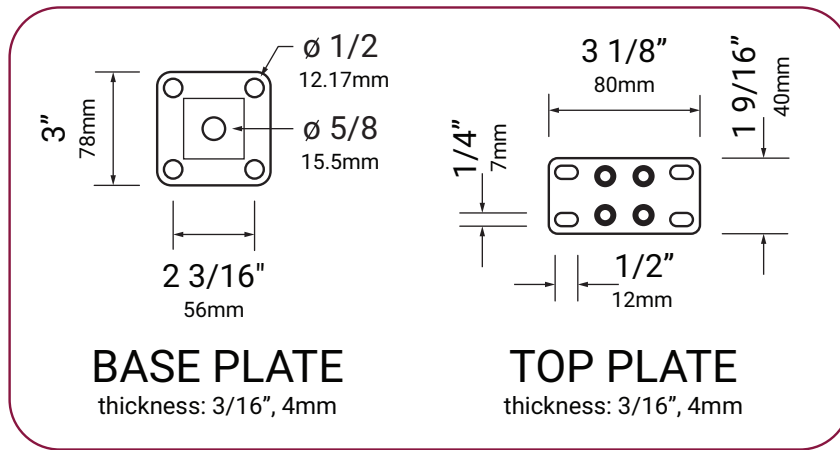

6"W x 36" H Guard Rail Kit (Pair With Top Rail) Specification

Material: **Carbon Steel**

Middle Post thickness: **18GA (1.2mm)**

Square Baluster Thickness: **19GA (1.0mm)**

Upper & Lower Rail Thickness: **19GA (1.0mm)**

Finish: **5 Stage Powder Coat**

Color: **Matte Black (10% Glossy)**