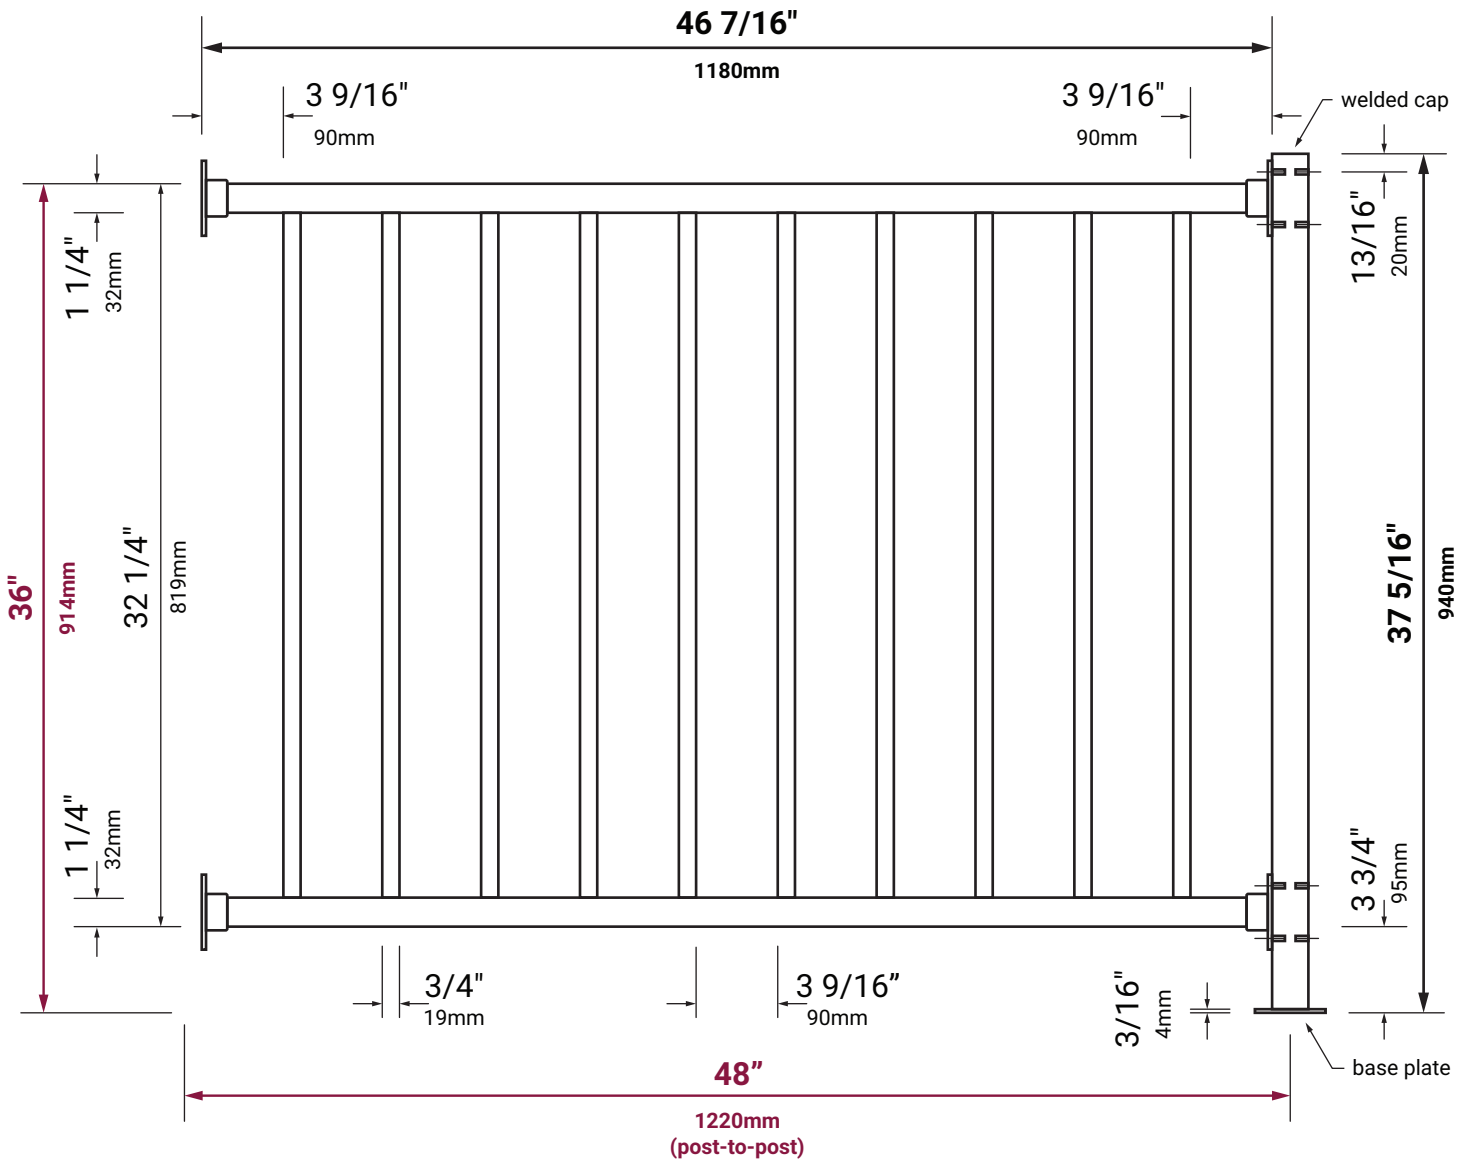

# 4'W x 36" H Guard Rail Kit (No Top Rail Needed) Specification

Material: **Carbon Steel**

Middle Post thickness: **18GA (1.2mm)**

Square Baluster Thickness: **19GA (1.0mm)**

Upper & Lower Rail Thickness: **19GA (1.0mm)**

# 6'W x 36" H Guard Rail Kit (No Top Rail Needed) Specification

Material: **Carbon Steel**

Middle Post thickness: **18GA (1.2mm)**

Square Baluster Thickness: **19GA (1.0mm)**

Upper & Lower Rail Thickness: **19GA (1.0mm)**

# 36" H Guard Rail End Post (No Top Rail Needed) Specification

Material: **Carbon Steel**

End Post Thickness: **18GA (1.2mm)**

Finish: **5 Stage Powder Coat**

Color: **Matte Black (10% Glossy)**

# 4'W x 36" H Guard Rail Kit (Pair With Top Rail) Specification

Material: **Carbon Steel**

Middle Post thickness: **18GA (1.2mm)**

Square Baluster Thickness: **19GA (1.0mm)**

Upper & Lower Rail Thickness: **19GA (1.0mm)**