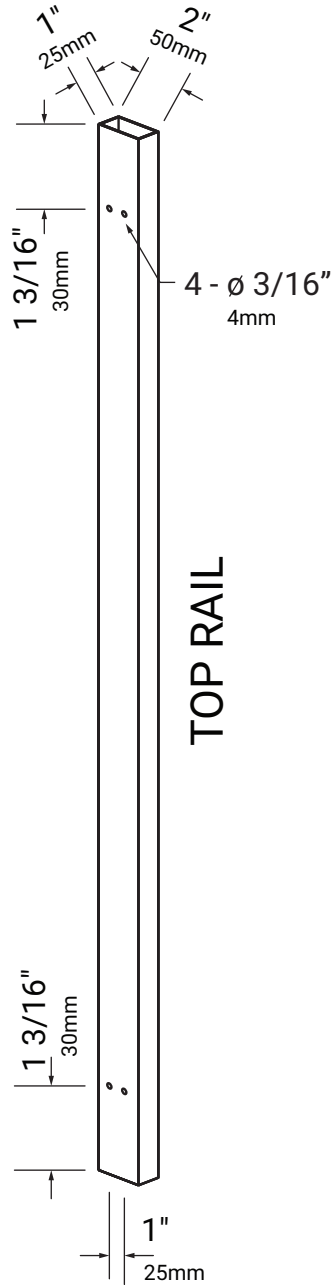

Guard Rail Top Rails Specification

Material: **Carbon Steel**

Top Rail Thickness: **18GA (1.2mm)**

Finish: **5 Stage Powder Coat**

Color: **Matte Black (10% Glossy)**