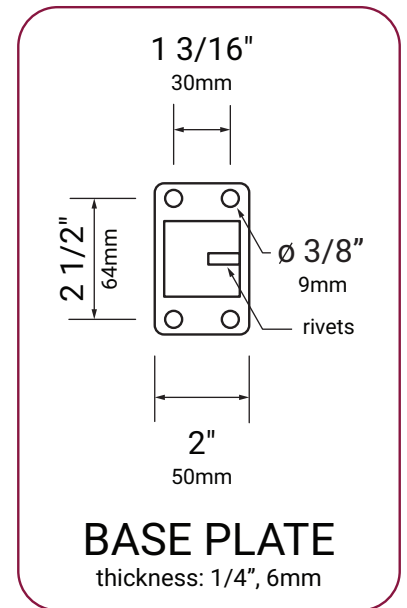

# 4'W x 36" H Guard Rail Kit (No Top Rail Needed) Specification

Material: **Carbon Steel**

Middle Post thickness: **18GA (1.2mm)**

Square Baluster Thickness: **19GA (1.0mm)**

Upper & Lower Rail Thickness: **19GA (1.0mm)**

# 6'W x 36" H Guard Rail Kit (No Top Rail Needed) Specification

Material: **Carbon Steel**

Middle Post thickness: **18GA (1.2mm)**

Square Baluster Thickness: **19GA (1.0mm)**

Upper & Lower Rail Thickness: **19GA (1.0mm)**

# 36" H Guard Rail End Post (No Top Rail Needed) Specification

Material: **Carbon Steel**

End Post Thickness: **18GA (1.2mm)**

Finish: **5 Stage Powder Coat**

Color: **Matte Black (10% Glossy)**

# 4'W x 36" H Guard Rail Kit (Pair With Top Rail) Specification

Material: **Carbon Steel**

Middle Post thickness: **18GA (1.2mm)**

Square Baluster Thickness: **19GA (1.0mm)**

Upper & Lower Rail Thickness: **19GA (1.0mm)**