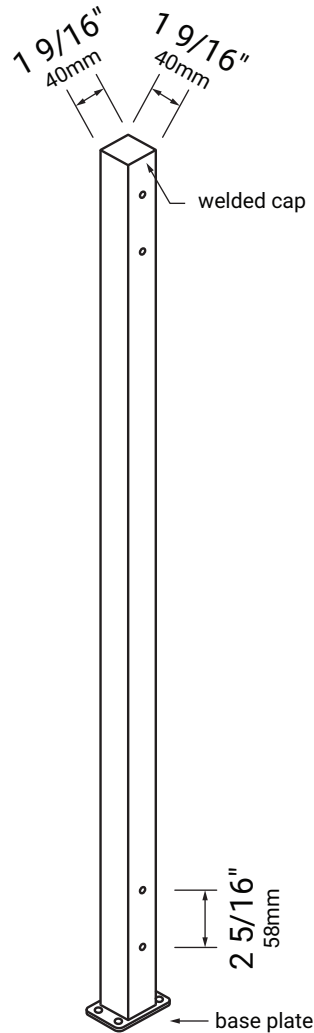

# 4'W x 36" H Guard Rail Kit (No Top Rail Needed) Specification

Material: **Carbon Steel**

Middle Post thickness: **18GA (1.2mm)**

Square Baluster Thickness: **19GA (1.0mm)**

Upper & Lower Rail Thickness: **19GA (1.0mm)**

# 6'W x 36" H Guard Rail Kit (No Top Rail Needed) Specification

Material: **Carbon Steel**

Middle Post thickness: **18GA (1.2mm)**

Square Baluster Thickness: **19GA (1.0mm)**

Upper & Lower Rail Thickness: **19GA (1.0mm)**

# 36" H Guard Rail End Post (No Top Rail Needed) Specification

Material: **Carbon Steel**

End Post Thickness: **18GA (1.2mm)**

Finish: **5 Stage Powder Coat**

Color: **Matte Black (10% Glossy)**

# 4'W x 36" H Guard Rail Kit (Pair With Top Rail) Specification

Material: **Carbon Steel**

Middle Post thickness: **18GA (1.2mm)**

Square Baluster Thickness: **19GA (1.0mm)**

Upper & Lower Rail Thickness: **19GA (1.0mm)**