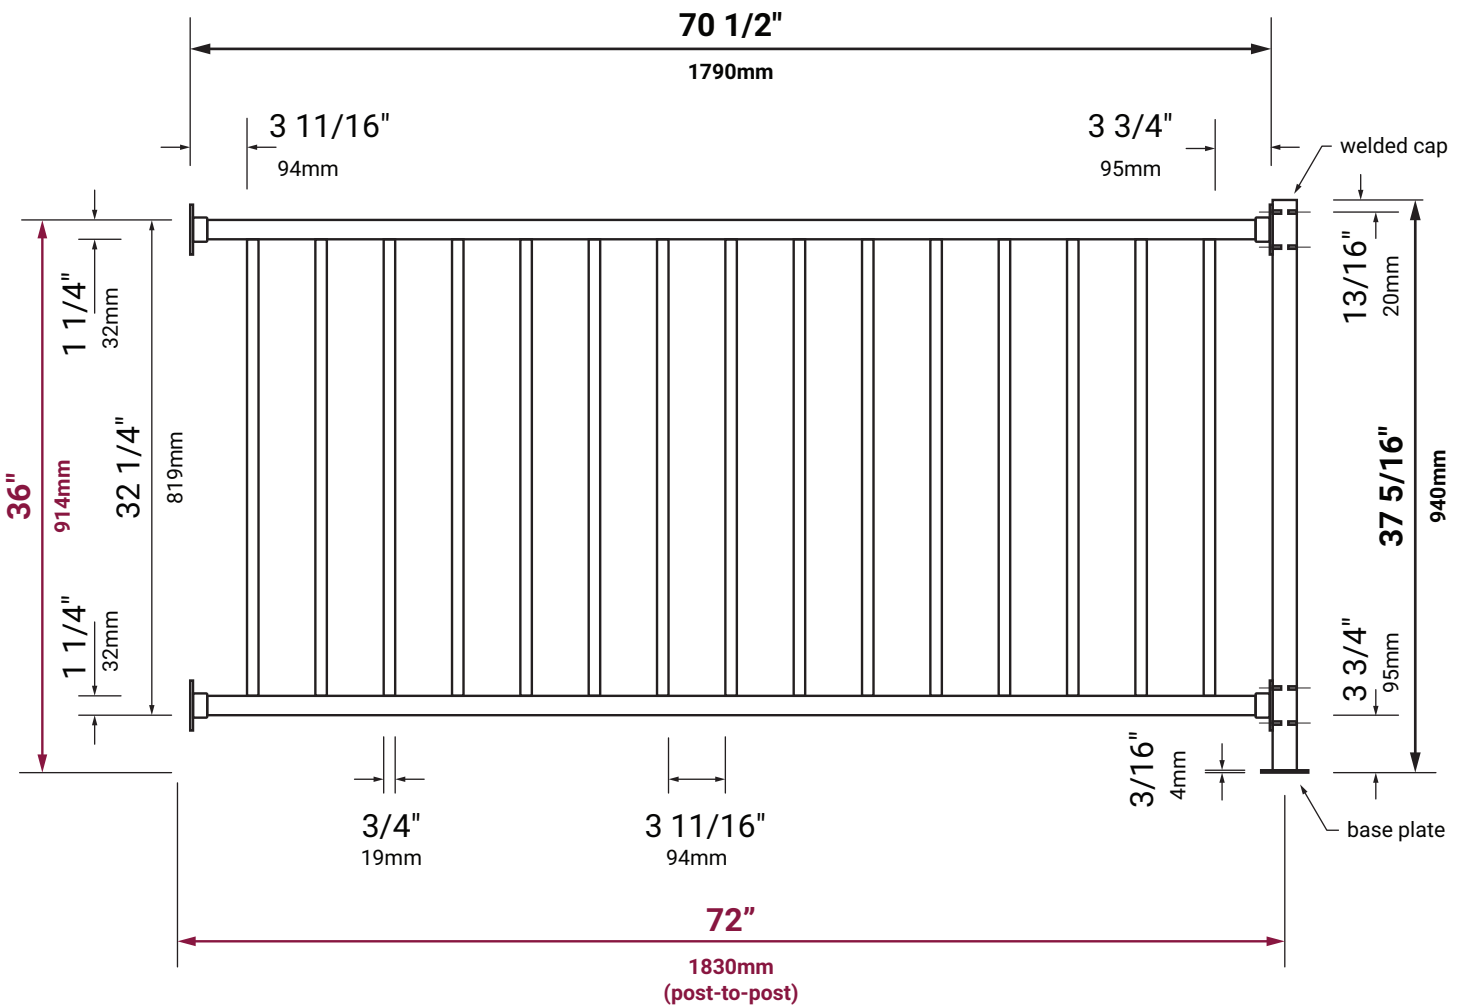

# 4'W x 36" H Guard Rail Kit (No Top Rail Needed) Specification

Material: **Carbon Steel**

Middle Post thickness: **18GA (1.2mm)**

Square Baluster Thickness: **19GA (1.0mm)**

Upper & Lower Rail Thickness: **19GA (1.0mm)**

# 6'W x 36" H Guard Rail Kit (No Top Rail Needed) Specification

Material: **Carbon Steel**

Middle Post thickness: **18GA (1.2mm)**

Square Baluster Thickness: **19GA (1.0mm)**

Upper & Lower Rail Thickness: **19GA (1.0mm)**

# 36" H Guard Rail End Post (No Top Rail Needed) Specification

Material: **Carbon Steel**

End Post Thickness: **18GA (1.2mm)**

Finish: **5 Stage Powder Coat**

Color: **Matte Black (10% Glossy)**

# 4'W x 36" H Guard Rail Kit (Pair With Top Rail) Specification

Material: **Carbon Steel**

Middle Post thickness: **18GA (1.2mm)**

Square Baluster Thickness: **19GA (1.0mm)**

Upper & Lower Rail Thickness: **19GA (1.0mm)**