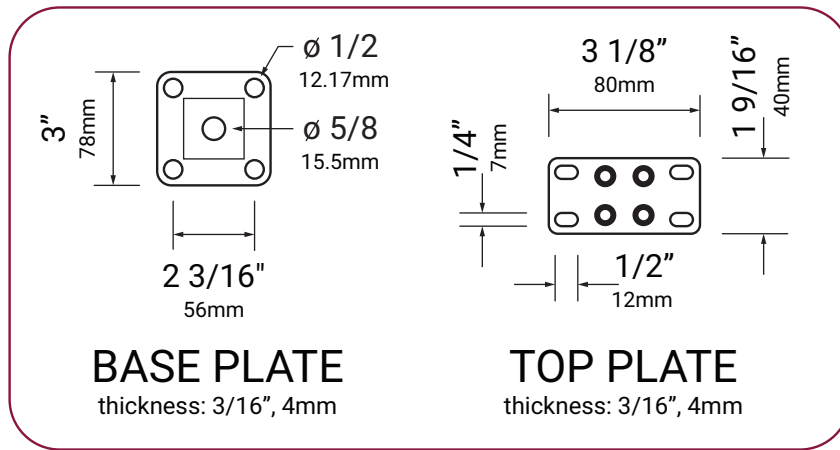

# 36" H Guard Rail End Post (No Top Rail Needed) Specification

Material: **Carbon Steel**

End Post Thickness: **18GA (1.2mm)**

Finish: **5 Stage Powder Coat**

Color: **Matte Black (10% Glossy)**

# 4'W x 36" H Guard Rail Kit (Pair With Top Rail) Specification

Material: **Carbon Steel**

Middle Post thickness: **18GA (1.2mm)**

Square Baluster Thickness: **19GA (1.0mm)**

Upper & Lower Rail Thickness: **19GA (1.0mm)**

# 6"W x 36" H Guard Rail Kit (Pair With Top Rail) Specification

Material: **Carbon Steel**

Middle Post thickness: **18GA (1.2mm)**

Square Baluster Thickness: **19GA (1.0mm)**

Upper & Lower Rail Thickness: **19GA (1.0mm)**