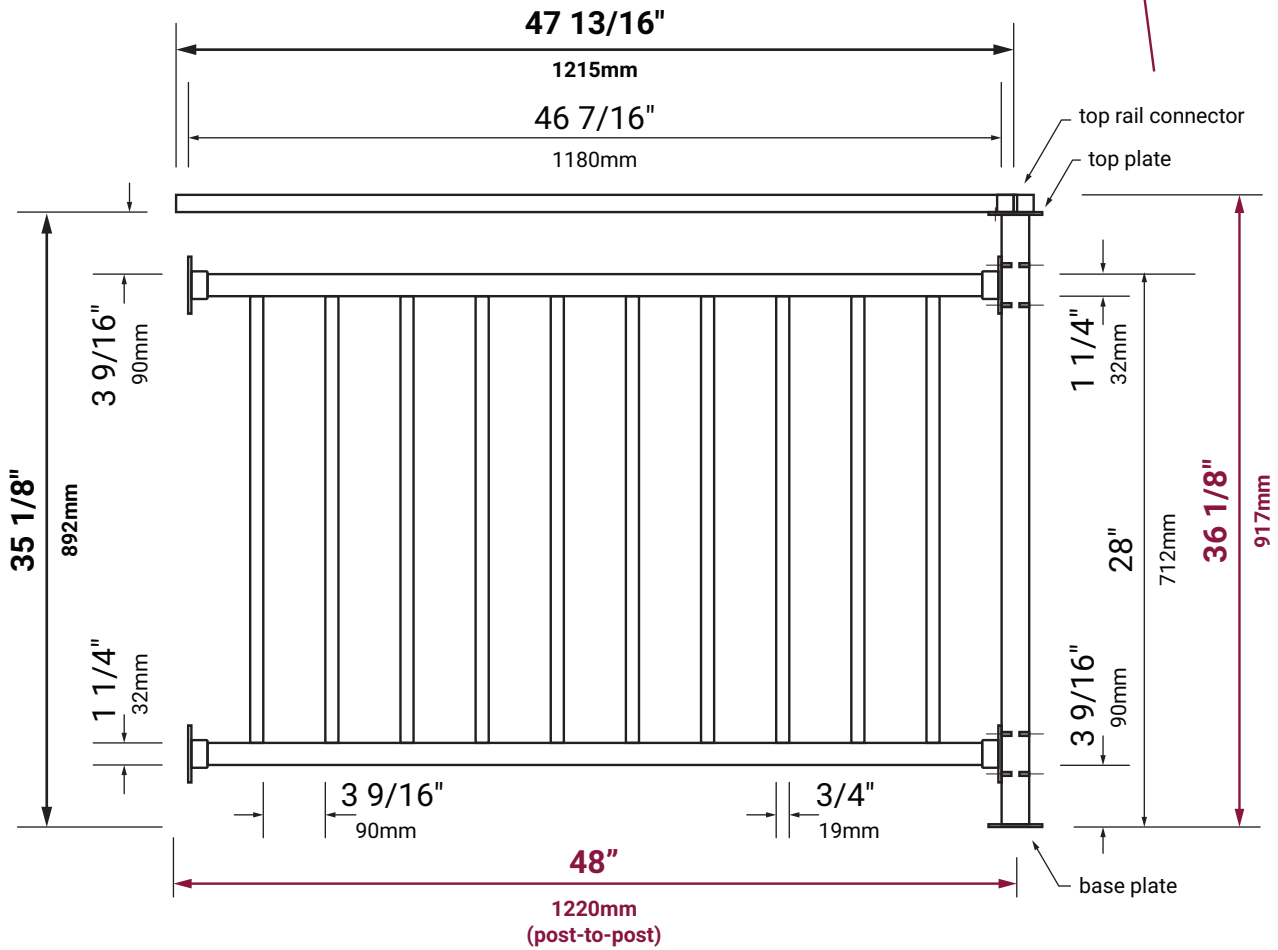

# 4'W x 36" H Guard Rail Kit (No Top Rail Needed) Specification

Material: **Carbon Steel**

Middle Post thickness: **18GA (1.2mm)**

Square Baluster Thickness: **19GA (1.0mm)**

Upper & Lower Rail Thickness: **19GA (1.0mm)**

# 6'W x 36" H Guard Rail Kit (No Top Rail Needed) Specification

Material: **Carbon Steel**

Middle Post thickness: **18GA (1.2mm)**

Square Baluster Thickness: **19GA (1.0mm)**

Upper & Lower Rail Thickness: **19GA (1.0mm)**

# 4'W x 36" H Guard Rail Kit (Pair With Top Rail) Specification

Material: **Carbon Steel**

Middle Post thickness: **18GA (1.2mm)**

Square Baluster Thickness: **19GA (1.0mm)**

Upper & Lower Rail Thickness: **19GA (1.0mm)**

# 6"W x 36" H Guard Rail Kit (Pair With Top Rail) Specification

Material: **Carbon Steel**

Middle Post thickness: **18GA (1.2mm)**

Square Baluster Thickness: **19GA (1.0mm)**

Upper & Lower Rail Thickness: **19GA (1.0mm)**