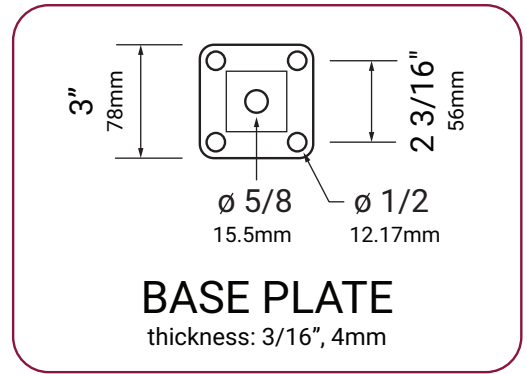

# 4'W x 36" H Guard Rail Kit (No Top Rail Needed) Specification

Material: **Carbon Steel**

Middle Post thickness: **18GA (1.2mm)**

Square Baluster Thickness: **19GA (1.0mm)**

Upper & Lower Rail Thickness: **19GA (1.0mm)**

# 6'W x 36" H Guard Rail Kit (No Top Rail Needed) Specification

Material: **Carbon Steel**

Middle Post thickness: **18GA (1.2mm)**

Square Baluster Thickness: **19GA (1.0mm)**

Upper & Lower Rail Thickness: **19GA (1.0mm)**

# 4'W x 36" H Guard Rail Kit (Pair With Top Rail) Specification

Material: **Carbon Steel**

Middle Post thickness: **18GA (1.2mm)**

Square Baluster Thickness: **19GA (1.0mm)**

Upper & Lower Rail Thickness: **19GA (1.0mm)**