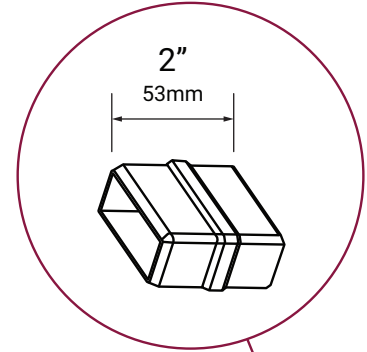

6"W x 36" H Guard Rail Kit (Pair With Top Rail) Specification

Material: **Carbon Steel**

Middle Post thickness: **18GA (1.2mm)**

Square Baluster Thickness: **19GA (1.0mm)**

Upper & Lower Rail Thickness: **19GA (1.0mm)**

Finish: **5 Stage Powder Coat**

Color: **Matte Black (10% Glossy)**