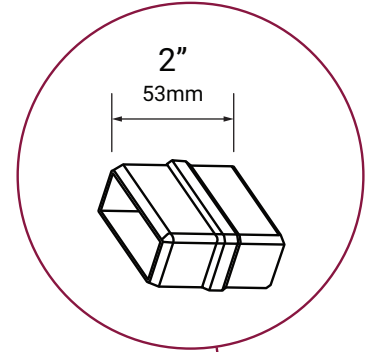

# 6'W x 36" H Guard Rail Kit (No Top Rail Needed) Specification

Material: **Carbon Steel**

Middle Post thickness: **18GA (1.2mm)**

Square Baluster Thickness: **19GA (1.0mm)**

Upper & Lower Rail Thickness: **19GA (1.0mm)**

# 36" H Guard Rail End Post (No Top Rail Needed) Specification

Material: **Carbon Steel**

End Post Thickness: **18GA (1.2mm)**

Finish: **5 Stage Powder Coat**

Color: **Matte Black (10% Glossy)**

# 4'W x 36" H Guard Rail Kit (Pair With Top Rail) Specification

Material: **Carbon Steel**

Middle Post thickness: **18GA (1.2mm)**

Square Baluster Thickness: **19GA (1.0mm)**

Upper & Lower Rail Thickness: **19GA (1.0mm)**

# 6"W x 36" H Guard Rail Kit (Pair With Top Rail) Specification

Material: **Carbon Steel**

Middle Post thickness: **18GA (1.2mm)**

Square Baluster Thickness: **19GA (1.0mm)**

Upper & Lower Rail Thickness: **19GA (1.0mm)**