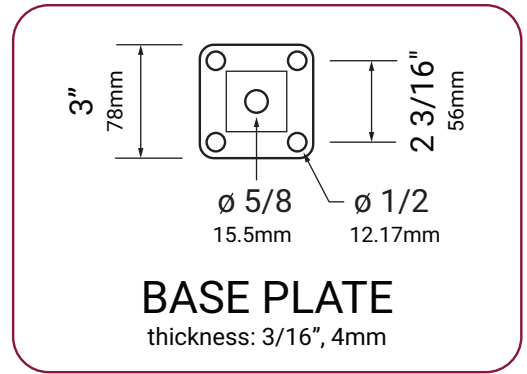

6'W x 36" H Guard Rail Kit (No Top Rail Needed) Specification

Material: **Carbon Steel**

Middle Post thickness: **18GA (1.2mm)**

Square Baluster Thickness: **19GA (1.0mm)**

Upper & Lower Rail Thickness: **19GA (1.0mm)**

Finish: **5 Stage Powder Coat**

Color: **Matte Black (10% Glossy)**