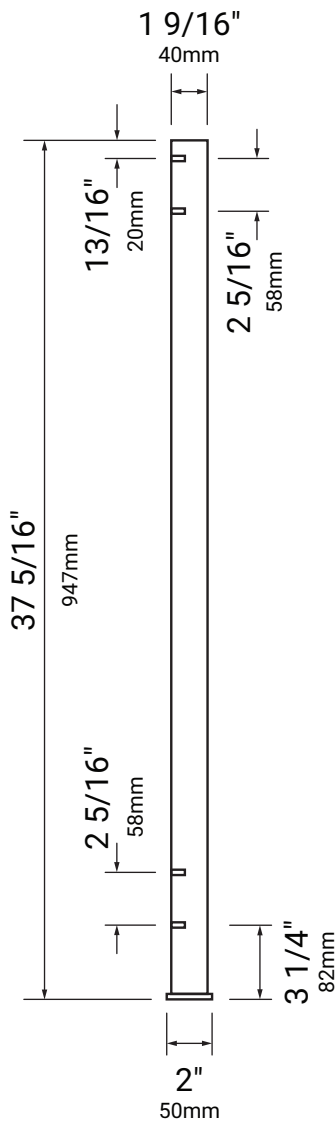

# 4'W x 36" H Guard Rail Kit (No Top Rail Needed) Specification

Material: **Carbon Steel**

Middle Post thickness: **18GA (1.2mm)**

Square Baluster Thickness: **19GA (1.0mm)**

Upper & Lower Rail Thickness: **19GA (1.0mm)**

# 6'W x 36" H Guard Rail Kit (No Top Rail Needed) Specification

Material: **Carbon Steel**

Middle Post thickness: **18GA (1.2mm)**

Square Baluster Thickness: **19GA (1.0mm)**

Upper & Lower Rail Thickness: **19GA (1.0mm)**

# 36" H Guard Rail End Post (No Top Rail Needed) Specification

Material: **Carbon Steel**

End Post Thickness: **18GA (1.2mm)**

Finish: **5 Stage Powder Coat**

Color: **Matte Black (10% Glossy)**

# 4'W x 36" H Guard Rail Kit (Pair With Top Rail) Specification

Material: **Carbon Steel**

Middle Post thickness: **18GA (1.2mm)**

Square Baluster Thickness: **19GA (1.0mm)**

Upper & Lower Rail Thickness: **19GA (1.0mm)**