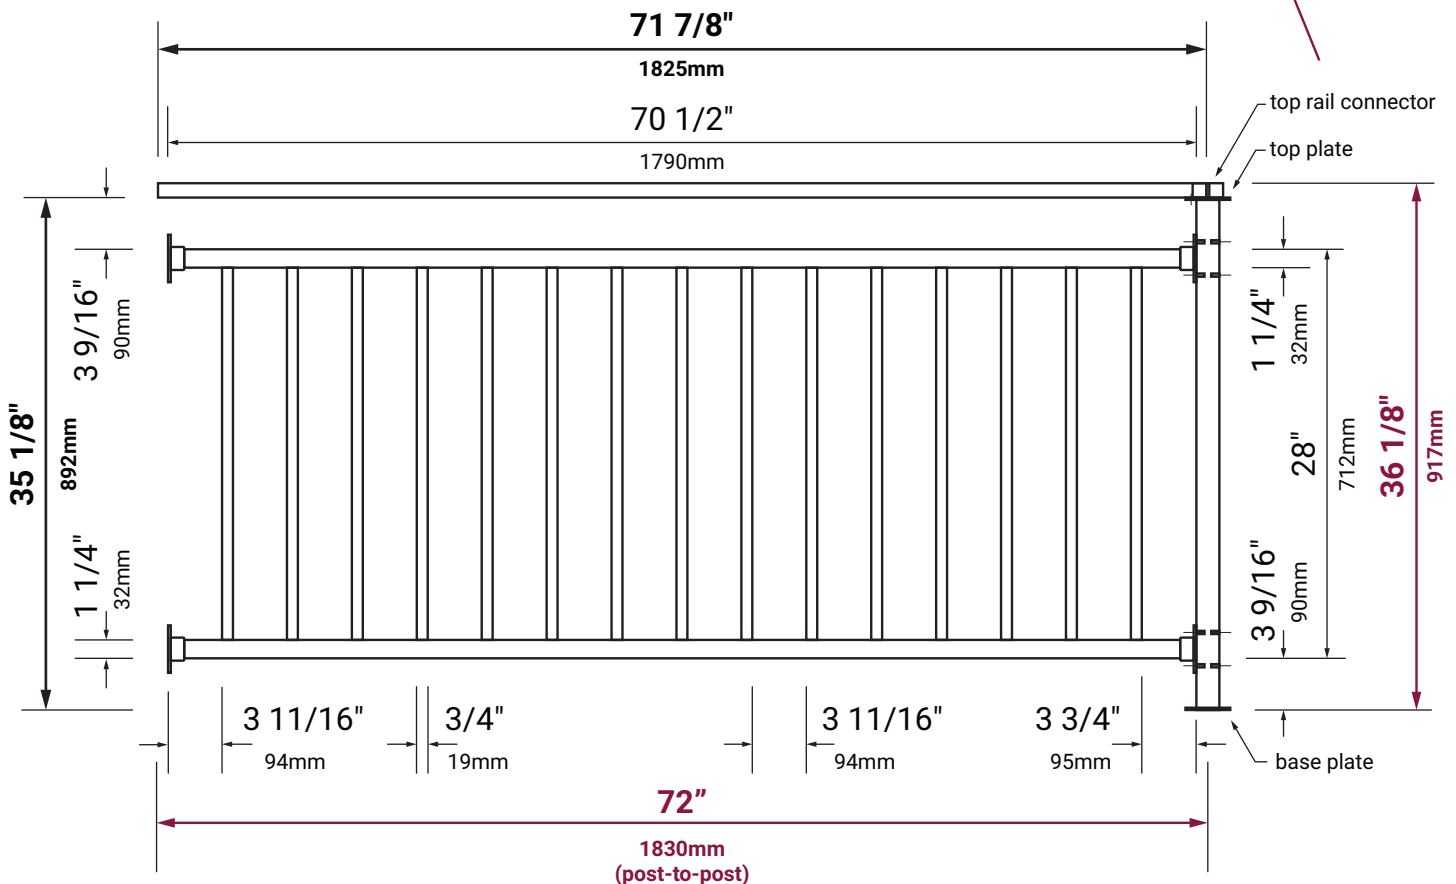

6"W x 36" H Guard Rail Kit (Pair With Top Rail) Specification

Material: **Carbon Steel**

Middle Post thickness: **18GA (1.2mm)**

Square Baluster Thickness: **19GA (1.0mm)**

Upper & Lower Rail Thickness: **19GA (1.0mm)**

Finish: **5 Stage Powder Coat**

Color: **Matte Black (10% Glossy)**