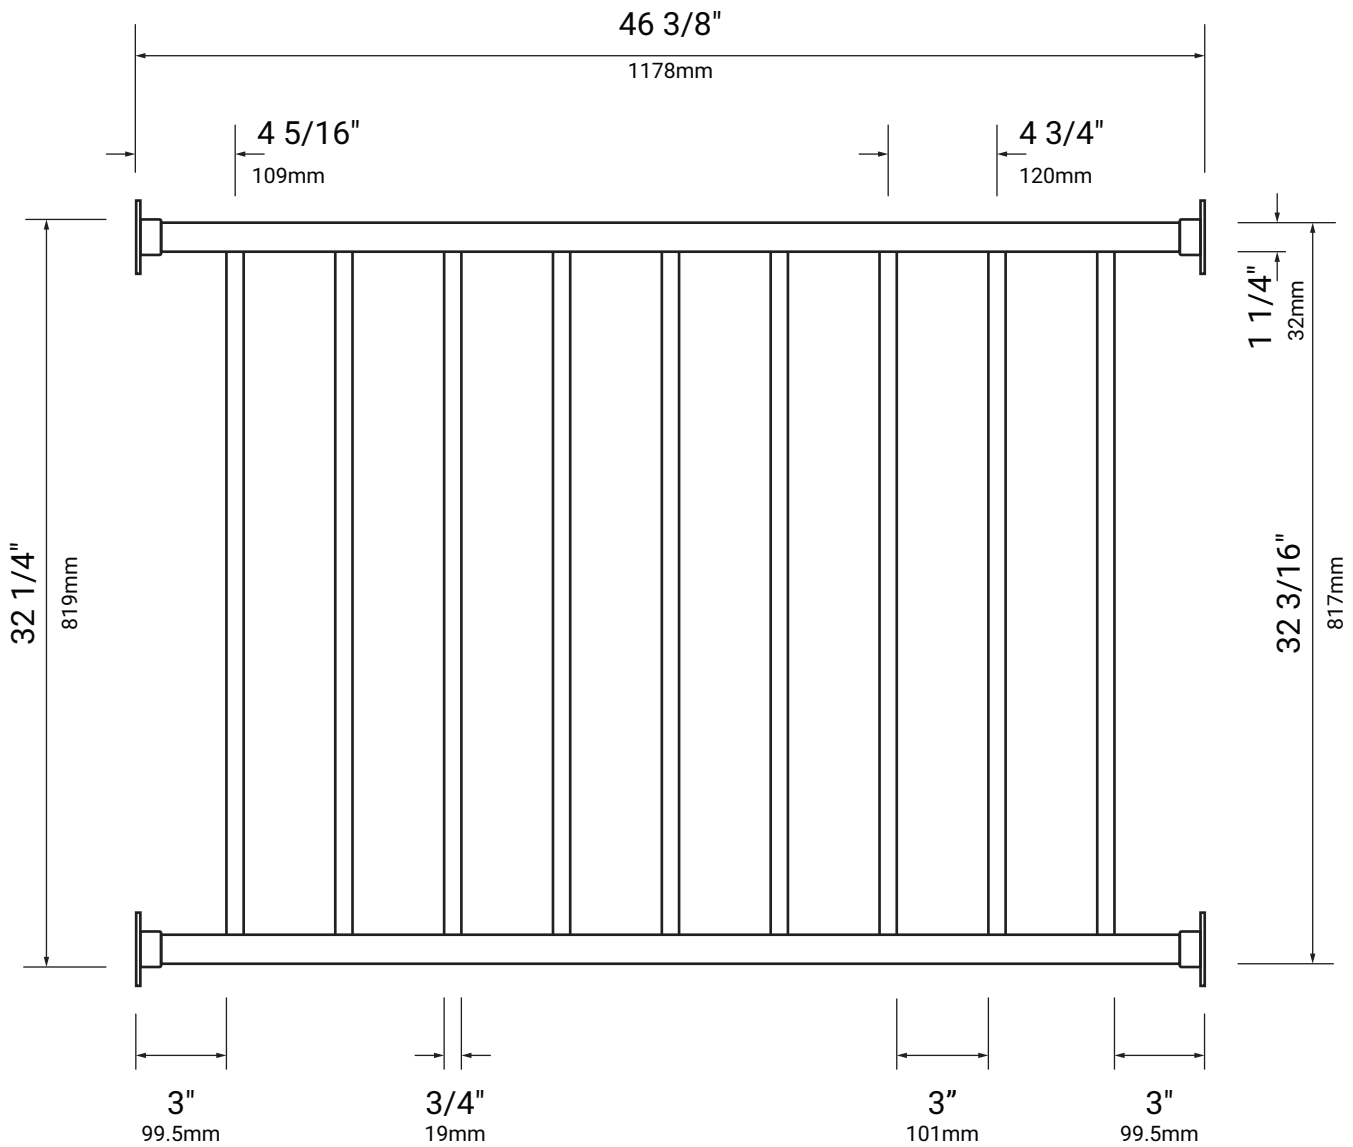

# 4'W x 36" H Baluster Guard Rail without Post (No Top Rail Needed) Specification

Material: **Carbon Steel**  
All Thickness: **19GA (1.0mm)**  
Finish: **5 Stage Powder Coat**  
Color: **Matte Black (10% Glossy)**

# 6'W x 36" H Baluster Guard Rail without Post (No Top Rail Needed) Specification

Material: **Carbon Steel**  
All Thickness: **19GA (1.0mm)**  
Finish: **5 Stage Powder Coat**  
Color: **Matte Black (10% Glossy)**

# 4'W x 36" H Baluster Guard Rail without Post (Pair With Top Rail) Specification

Material: **Carbon Steel**  
All Thickness: **19GA (1.0mm)**  
Finish: **5 Stage Powder Coat**  
Color: **Matte Black (10% Glossy)**

# 6'W x 36" H Baluster Guard Rail without Post (Pair With Top Rail) Specification

Material: **Carbon Steel**  
All Thickness: **19GA (1.0mm)**  
Finish: **5 Stage Powder Coat**  
Color: **Matte Black (10% Glossy)**