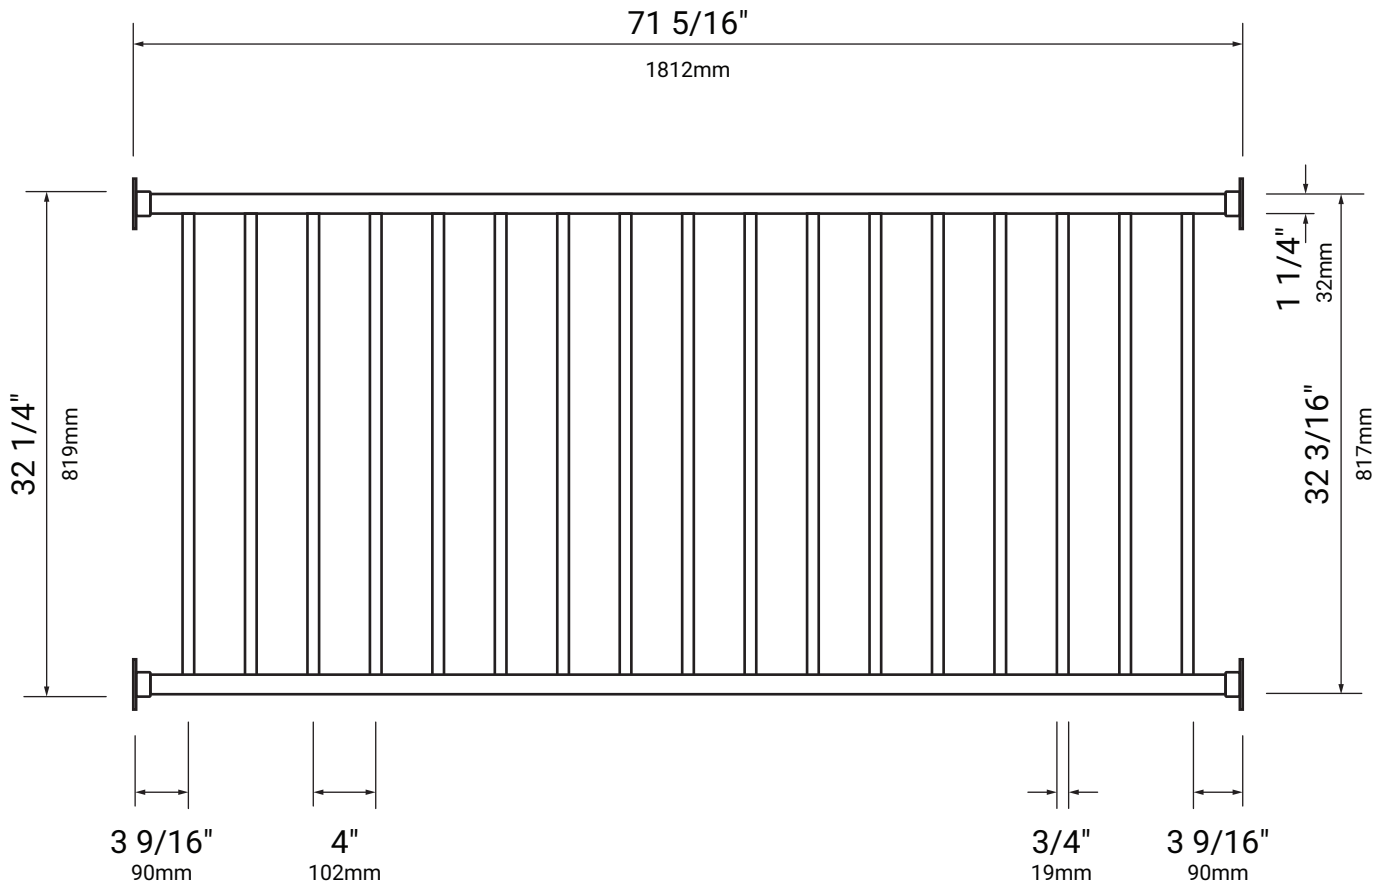

# 4'W x 36" H Baluster Guard Rail without Post (No Top Rail Needed) Specification

Material: **Carbon Steel**  
All Thickness: **19GA (1.0mm)**  
Finish: **5 Stage Powder Coat**  
Color: **Matte Black (10% Glossy)**

# 6'W x 36" H Baluster Guard Rail without Post (No Top Rail Needed) Specification

Material: **Carbon Steel**  
All Thickness: **19GA (1.0mm)**  
Finish: **5 Stage Powder Coat**  
Color: **Matte Black (10% Glossy)**

# 4'W x 36" H Baluster Guard Rail without Post (Pair With Top Rail) Specification

Material: **Carbon Steel**  
All Thickness: **19GA (1.0mm)**  
Finish: **5 Stage Powder Coat**  
Color: **Matte Black (10% Glossy)**

# 6'W x 36" H Baluster Guard Rail without Post (Pair With Top Rail) Specification

Material: **Carbon Steel**  
All Thickness: **19GA (1.0mm)**  
Finish: **5 Stage Powder Coat**  
Color: **Matte Black (10% Glossy)**