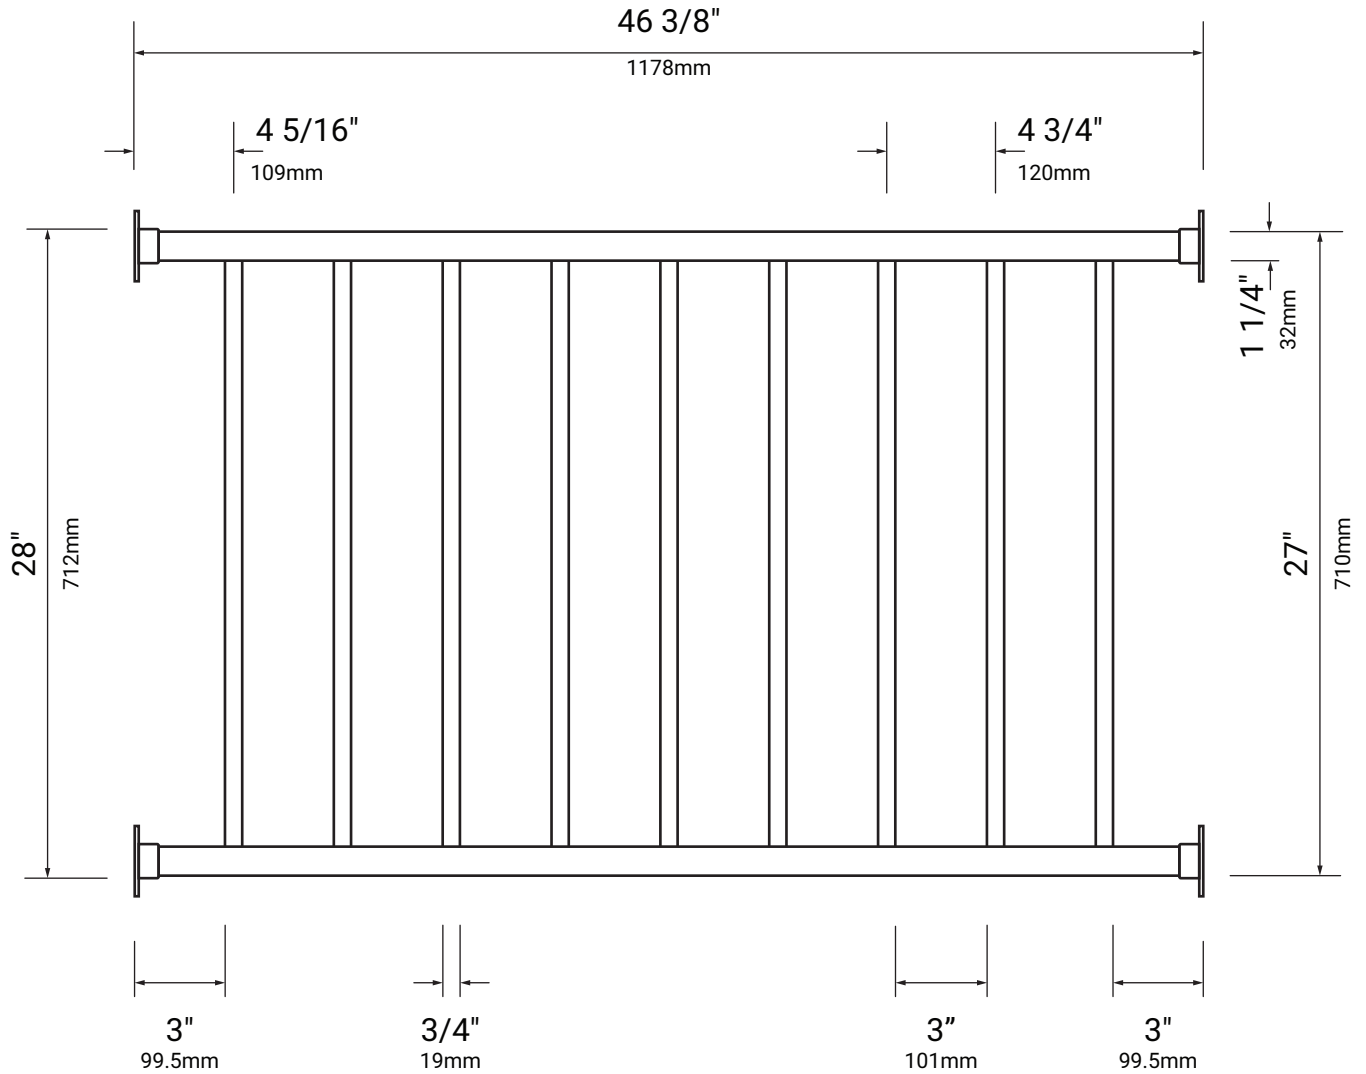

# 4'W x 36" H Baluster Guard Rail without Post (No Top Rail Needed) Specification

Material: **Carbon Steel**  
All Thickness: **19GA (1.0mm)**  
Finish: **5 Stage Powder Coat**  
Color: **Matte Black (10% Glossy)**

# 6'W x 36" H Baluster Guard Rail without Post (No Top Rail Needed) Specification

Material: **Carbon Steel**  
All Thickness: **19GA (1.0mm)**  
Finish: **5 Stage Powder Coat**  
Color: **Matte Black (10% Glossy)**

# 4'W x 36" H Baluster Guard Rail without Post (Pair With Top Rail) Specification

Material: **Carbon Steel**  
All Thickness: **19GA (1.0mm)**  
Finish: **5 Stage Powder Coat**  
Color: **Matte Black (10% Glossy)**

# 6'W x 36" H Baluster Guard Rail without Post (Pair With Top Rail) Specification

Material: **Carbon Steel**  
All Thickness: **19GA (1.0mm)**  
Finish: **5 Stage Powder Coat**  
Color: **Matte Black (10% Glossy)**