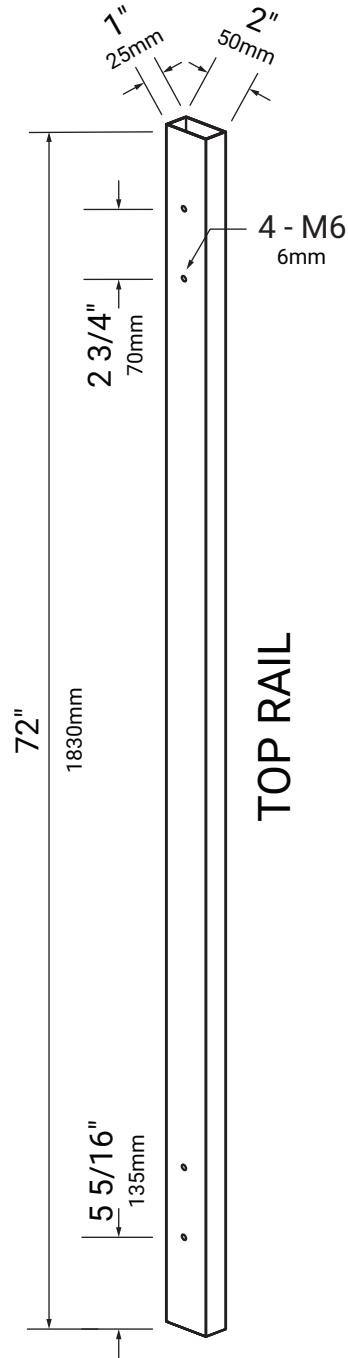

4' W x 36" H Horizontal Handrail Kit

Parts Lists & Specification Location At End of Document

6' W x 36" H Horizontal Handrail Kit

Parts Lists & Specification Location At End of Document

4' W x 40" H Horizontal Handrail Kit

Parts Lists & Specification Location At End of Document

6' W x 40" H Horizontal Handrail Kit

Parts Lists & Specification Location At End of Document

Horizontal Handrail Rails Specification

Material: **Carbon Steel**

Top Rail Thickness: **18GA (1.2mm)**

Middle Rail Thickness: **19GA (1.0mm)**

Finish: **5 Stage Powder Coat**

Color: **Matte Black (10% Glossy)**

FR4-36 & FR4-40

FR6-36 & FR6-40

Horizontal Handrail Posts Specification

Material: **Carbon Steel**
 Post Thickness: **18GA (1.2mm)**
 Finish: **5 Stage Powder Coat**
 Color: **Matte Black (10% Glossy)**

FR4-36 & FR6-36

FR6-40 & FR6-40