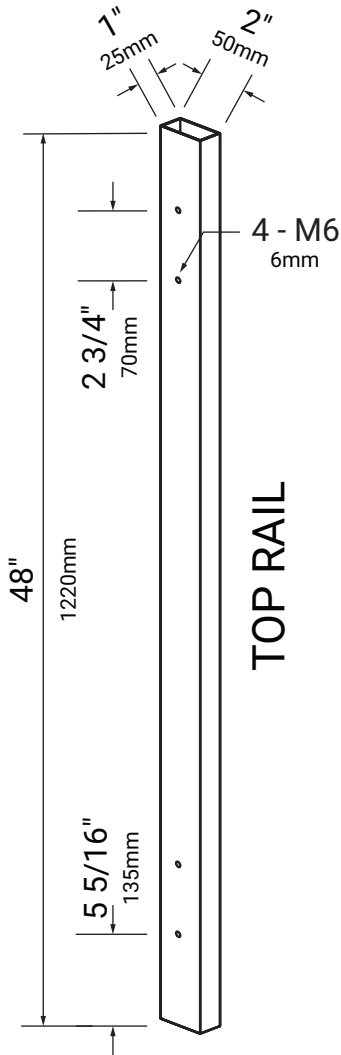

4' W x 36" H Horizontal Handrail Kit

Parts Lists & Specification Location At End of Document

6' W x 36" H Horizontal Handrail Kit

Parts Lists & Specification Location At End of Document

4' W x 40" H Horizontal Handrail Kit

Parts Lists & Specification Location At End of Document

6' W x 40" H Horizontal Handrail Kit

Parts Lists & Specification Location At End of Document

Horizontal Handrail Rails Specification

Material: **Carbon Steel**

Top Rail Thickness: **18GA (1.2mm)**

Middle Rail Thickness: **19GA (1.0mm)**

Finish: **5 Stage Powder Coat**

Color: **Matte Black (10% Glossy)**

FR4-36 & FR4-40

FR6-36 & FR6-40

Horizontal Handrail Posts Specification

Material: **Carbon Steel**
 Post Thickness: **18GA (1.2mm)**
 Finish: **5 Stage Powder Coat**
 Color: **Matte Black (10% Glossy)**

FR4-36 & FR6-36

FR6-40 & FR6-40