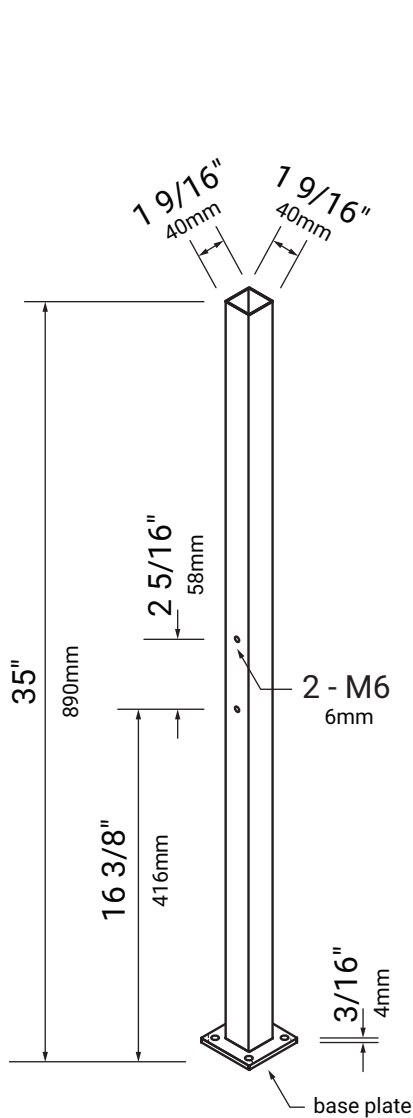

4' W x 36" H Horizontal Handrail Kit

Parts Lists & Specification Location At End of Document

6' W x 36" H Horizontal Handrail Kit

Parts Lists & Specification Location At End of Document

4' W x 40" H Horizontal Handrail Kit

Parts Lists & Specification Location At End of Document

6' W x 40" H Horizontal Handrail Kit

Parts Lists & Specification Location At End of Document

Horizontal Handrail Rails Specification

Material: **Carbon Steel**

Top Rail Thickness: **18GA (1.2mm)**

Middle Rail Thickness: **19GA (1.0mm)**

Finish: **5 Stage Powder Coat**

Color: **Matte Black (10% Glossy)**

FR4-36 & FR4-40

FR6-36 & FR6-40

Horizontal Handrail Posts Specification

Material: **Carbon Steel**
 Post Thickness: **18GA (1.2mm)**
 Finish: **5 Stage Powder Coat**
 Color: **Matte Black (10% Glossy)**

FR4-36 & FR6-36

FR6-40 & FR6-40