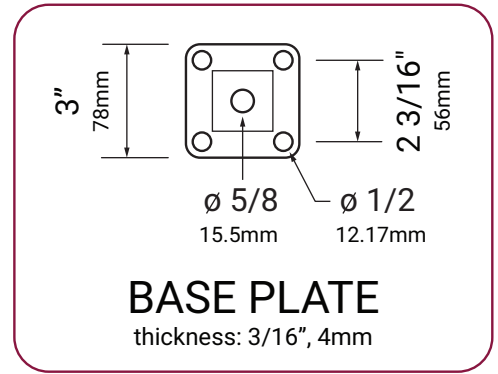

Horizontal Handrail Posts Specification

Material: **Carbon Steel**
Post Thickness: **18GA (1.2mm)**
Finish: **5 Stage Powder Coat**
Color: **Matte Black (10% Glossy)**

FR4-36 & FR6-36