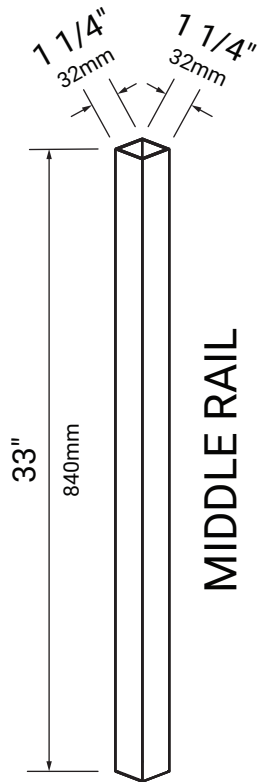

4' W x 36" H Horizontal Handrail Kit

Parts Lists & Specification Location At End of Document

6' W x 36" H Horizontal Handrail Kit

Parts Lists & Specification Location At End of Document

4' W x 40" H Horizontal Handrail Kit

Parts Lists & Specification Location At End of Document

6' W x 40" H Horizontal Handrail Kit

Parts Lists & Specification Location At End of Document

Horizontal Handrail Rails Specification

Material: **Carbon Steel**

Top Rail Thickness: **18GA (1.2mm)**

Middle Rail Thickness: **19GA (1.0mm)**

Finish: **5 Stage Powder Coat**

Color: **Matte Black (10% Glossy)**

FR4-36 & FR4-40

FR6-36 & FR6-40

Horizontal Handrail Posts Specification

Material: **Carbon Steel**
 Post Thickness: **18GA (1.2mm)**
 Finish: **5 Stage Powder Coat**
 Color: **Matte Black (10% Glossy)**

FR4-36 & FR6-36

FR6-40 & FR6-40