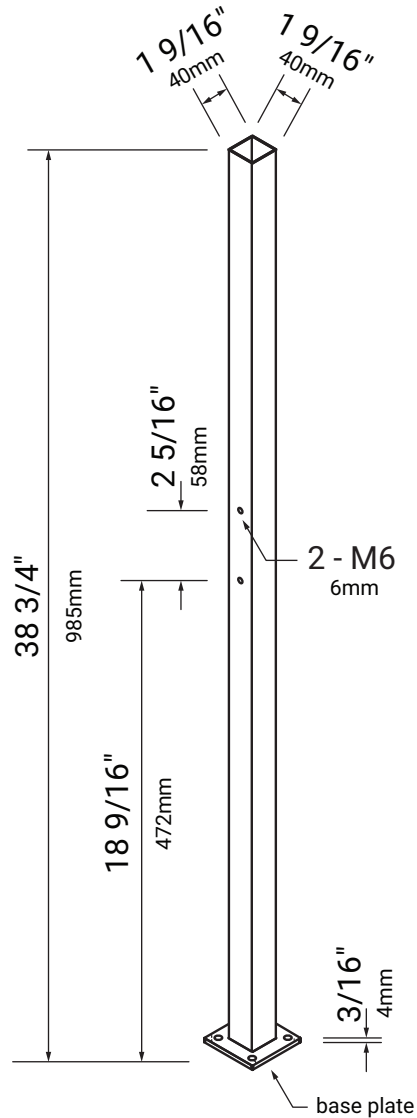

4' W x 36" H Horizontal Handrail Kit

Parts Lists & Specification Location At End of Document

6' W x 36" H Horizontal Handrail Kit

Parts Lists & Specification Location At End of Document

4' W x 40" H Horizontal Handrail Kit

Parts Lists & Specification Location At End of Document

6' W x 40" H Horizontal Handrail Kit

Parts Lists & Specification Location At End of Document

Horizontal Handrail Rails Specification

Material: **Carbon Steel**

Top Rail Thickness: **18GA (1.2mm)**

Middle Rail Thickness: **19GA (1.0mm)**

Finish: **5 Stage Powder Coat**

Color: **Matte Black (10% Glossy)**

FR4-36 & FR4-40

FR6-36 & FR6-40

Horizontal Handrail Posts Specification

Material: **Carbon Steel**
 Post Thickness: **18GA (1.2mm)**
 Finish: **5 Stage Powder Coat**
 Color: **Matte Black (10% Glossy)**

FR4-36 & FR6-36

FR6-40 & FR6-40