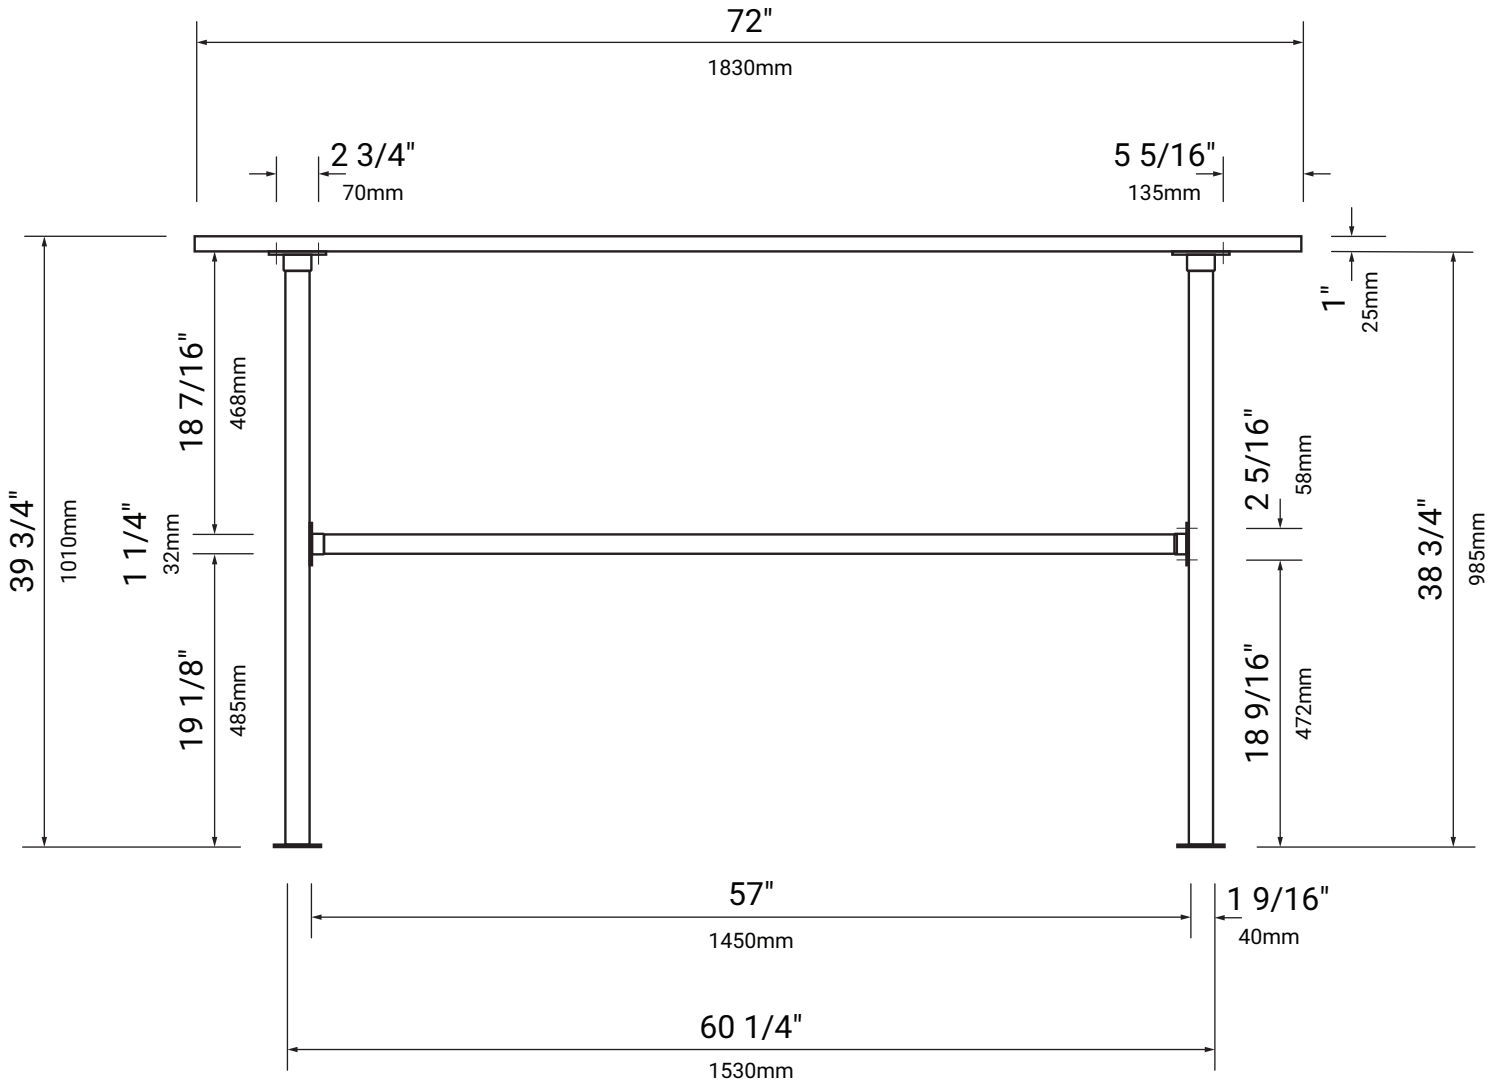

4' W x 36" H Horizontal Handrail Kit

Parts Lists & Specification Location At End of Document

6' W x 36" H Horizontal Handrail Kit

Parts Lists & Specification Location At End of Document

4' W x 40" H Horizontal Handrail Kit

Parts Lists & Specification Location At End of Document

6' W x 40" H Horizontal Handrail Kit

Parts Lists & Specification Location At End of Document

Horizontal Handrail Rails Specification

Material: **Carbon Steel**

Top Rail Thickness: **18GA (1.2mm)**

Middle Rail Thickness: **19GA (1.0mm)**

Finish: **5 Stage Powder Coat**

Color: **Matte Black (10% Glossy)**

FR4-36 & FR4-40

FR6-36 & FR6-40

Horizontal Handrail Posts Specification

Material: **Carbon Steel**
 Post Thickness: **18GA (1.2mm)**
 Finish: **5 Stage Powder Coat**
 Color: **Matte Black (10% Glossy)**

FR4-36 & FR6-36

FR6-40 & FR6-40