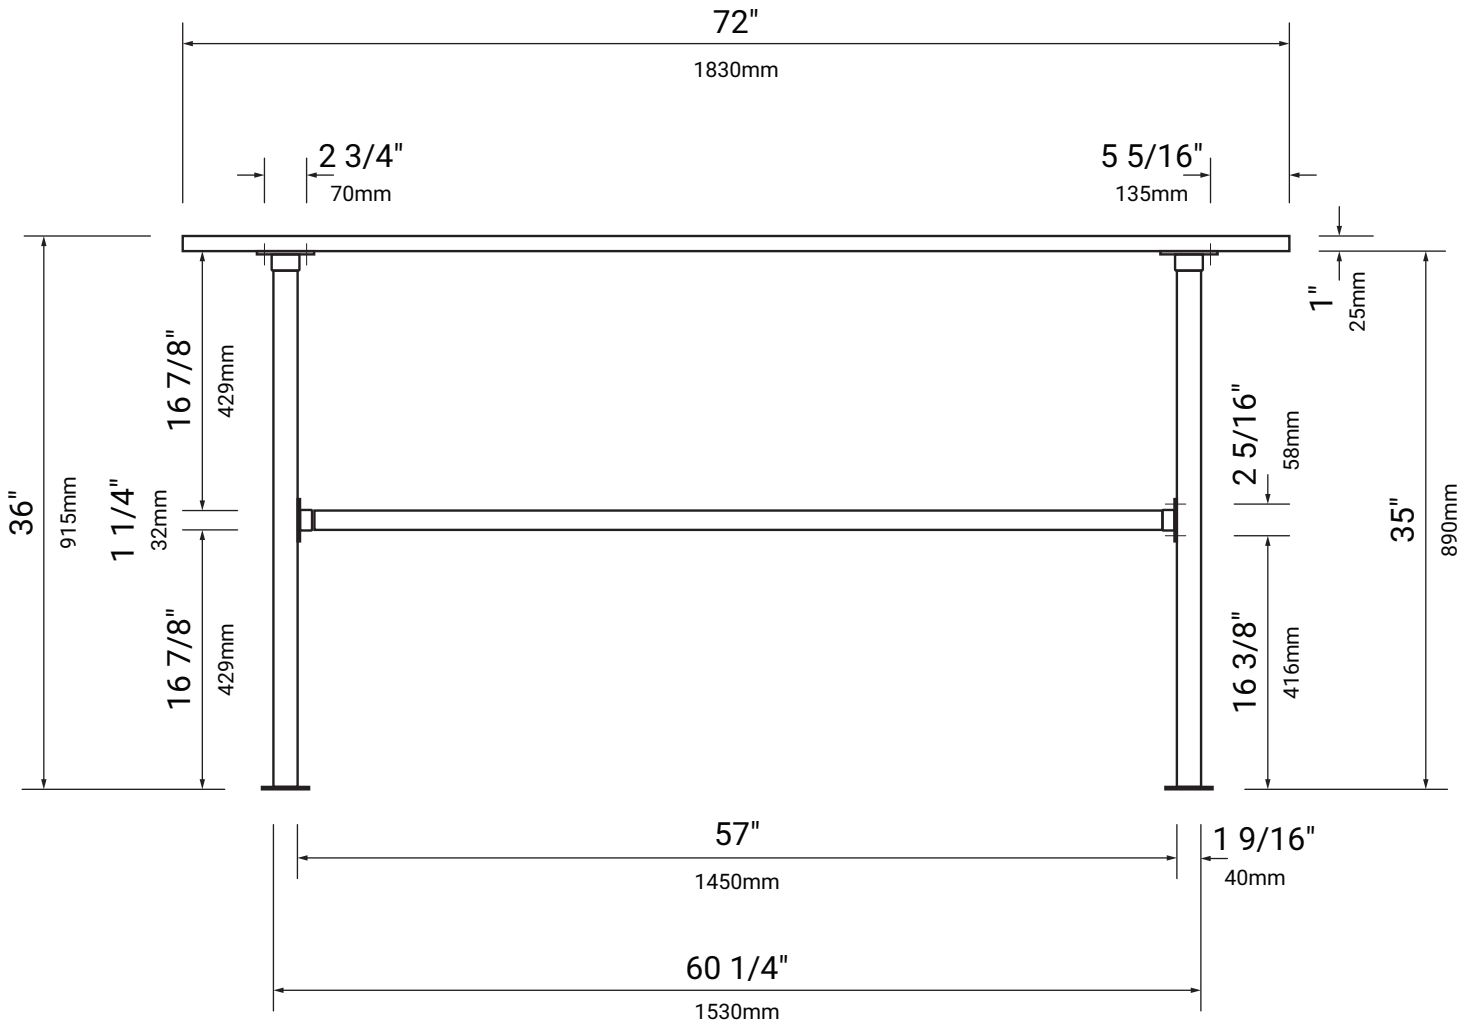

4' W x 36" H Horizontal Handrail Kit

Parts Lists & Specification Location At End of Document

6' W x 36" H Horizontal Handrail Kit

Parts Lists & Specification Location At End of Document

4' W x 40" H Horizontal Handrail Kit

Parts Lists & Specification Location At End of Document

6' W x 40" H Horizontal Handrail Kit

Parts Lists & Specification Location At End of Document

Horizontal Handrail Rails Specification

Material: **Carbon Steel**

Top Rail Thickness: **18GA (1.2mm)**

Middle Rail Thickness: **19GA (1.0mm)**

Finish: **5 Stage Powder Coat**

Color: **Matte Black (10% Glossy)**

FR4-36 & FR4-40

FR6-36 & FR6-40

Horizontal Handrail Posts Specification

Material: **Carbon Steel**
 Post Thickness: **18GA (1.2mm)**
 Finish: **5 Stage Powder Coat**
 Color: **Matte Black (10% Glossy)**

FR4-36 & FR6-36

FR6-40 & FR6-40