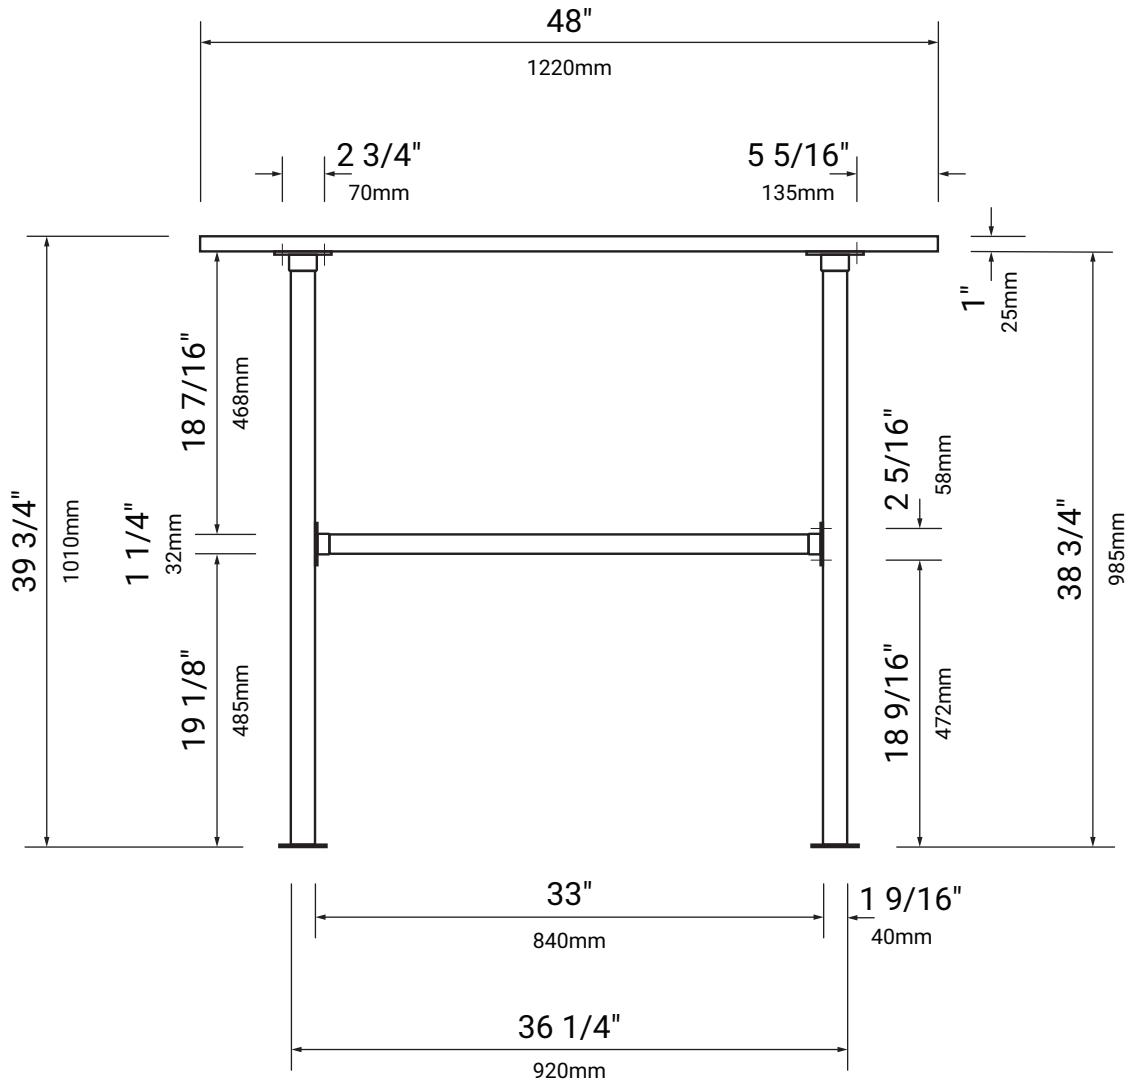

4' W x 36" H Horizontal Handrail Kit

Parts Lists & Specification Location At End of Document

6' W x 36" H Horizontal Handrail Kit

Parts Lists & Specification Location At End of Document

4' W x 40" H Horizontal Handrail Kit

Parts Lists & Specification Location At End of Document

6' W x 40" H Horizontal Handrail Kit

Parts Lists & Specification Location At End of Document

Horizontal Handrail Rails Specification

Material: **Carbon Steel**

Top Rail Thickness: **18GA (1.2mm)**

Middle Rail Thickness: **19GA (1.0mm)**

Finish: **5 Stage Powder Coat**

Color: **Matte Black (10% Glossy)**

FR4-36 & FR4-40

FR6-36 & FR6-40

Horizontal Handrail Posts Specification

Material: **Carbon Steel**
 Post Thickness: **18GA (1.2mm)**
 Finish: **5 Stage Powder Coat**
 Color: **Matte Black (10% Glossy)**

FR4-36 & FR6-36

FR6-40 & FR6-40