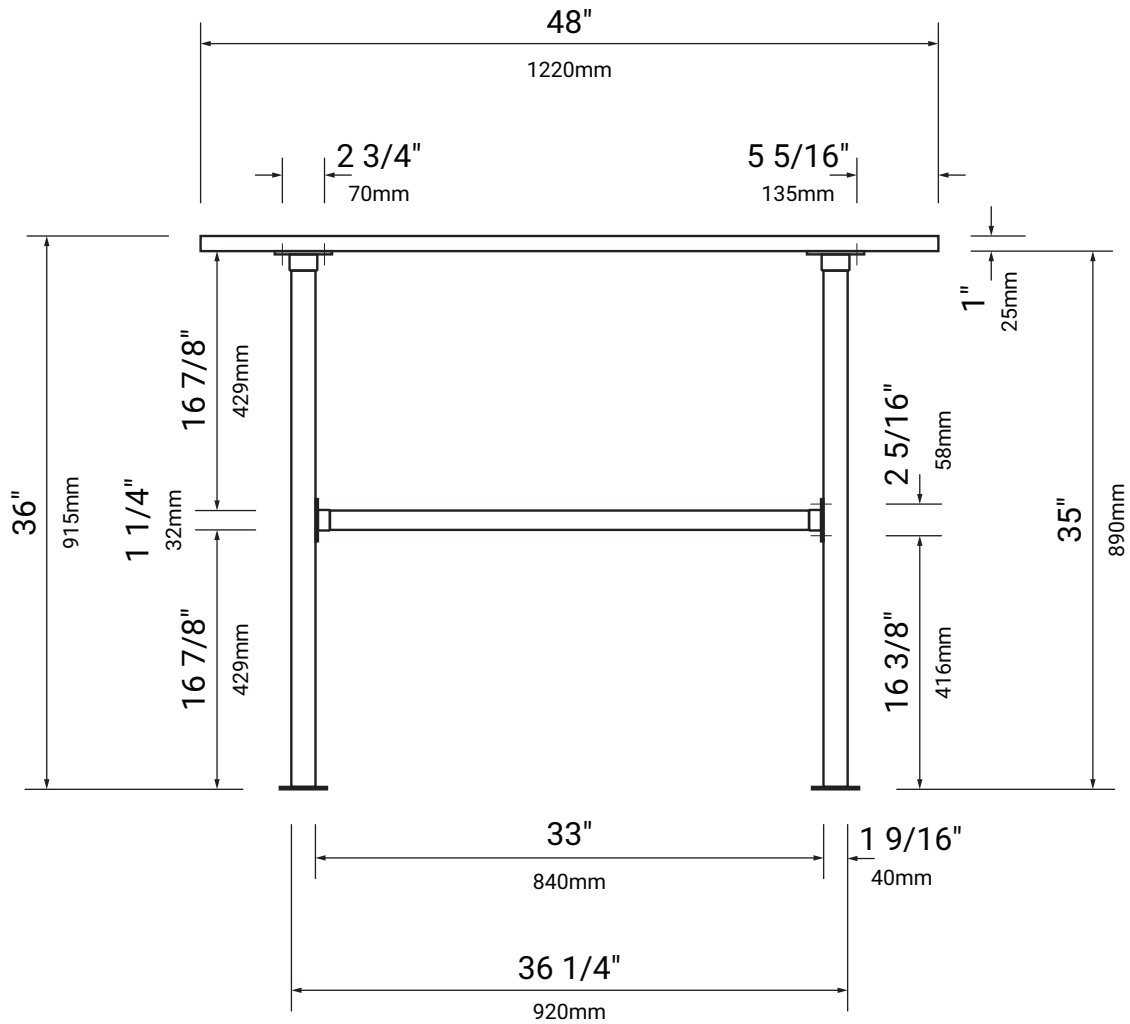

4' W x 36" H Horizontal Handrail Kit

Parts Lists & Specification Location At End of Document

6' W x 36" H Horizontal Handrail Kit

Parts Lists & Specification Location At End of Document

4' W x 40" H Horizontal Handrail Kit

Parts Lists & Specification Location At End of Document

6' W x 40" H Horizontal Handrail Kit

Parts Lists & Specification Location At End of Document

Horizontal Handrail Rails Specification

Material: **Carbon Steel**

Top Rail Thickness: **18GA (1.2mm)**

Middle Rail Thickness: **19GA (1.0mm)**

Finish: **5 Stage Powder Coat**

Color: **Matte Black (10% Glossy)**

FR4-36 & FR4-40

FR6-36 & FR6-40

Horizontal Handrail Posts Specification

Material: **Carbon Steel**
 Post Thickness: **18GA (1.2mm)**
 Finish: **5 Stage Powder Coat**
 Color: **Matte Black (10% Glossy)**

FR4-36 & FR6-36

FR6-40 & FR6-40