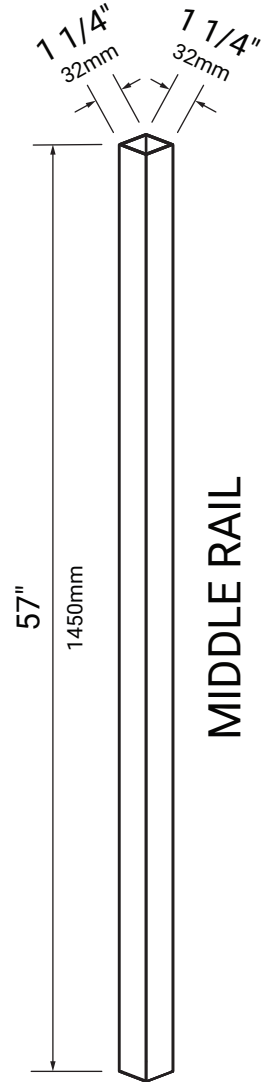

4' W x 36" H Horizontal Handrail Kit

Parts Lists & Specification Location At End of Document

6' W x 36" H Horizontal Handrail Kit

Parts Lists & Specification Location At End of Document

4' W x 40" H Horizontal Handrail Kit

Parts Lists & Specification Location At End of Document

6' W x 40" H Horizontal Handrail Kit

Parts Lists & Specification Location At End of Document

Horizontal Handrail Rails Specification

Material: **Carbon Steel**

Top Rail Thickness: **18GA (1.2mm)**

Middle Rail Thickness: **19GA (1.0mm)**

Finish: **5 Stage Powder Coat**

Color: **Matte Black (10% Glossy)**

FR4-36 & FR4-40

FR6-36 & FR6-40

Horizontal Handrail Posts Specification

Material: **Carbon Steel**
 Post Thickness: **18GA (1.2mm)**
 Finish: **5 Stage Powder Coat**
 Color: **Matte Black (10% Glossy)**

FR4-36 & FR6-36

FR6-40 & FR6-40