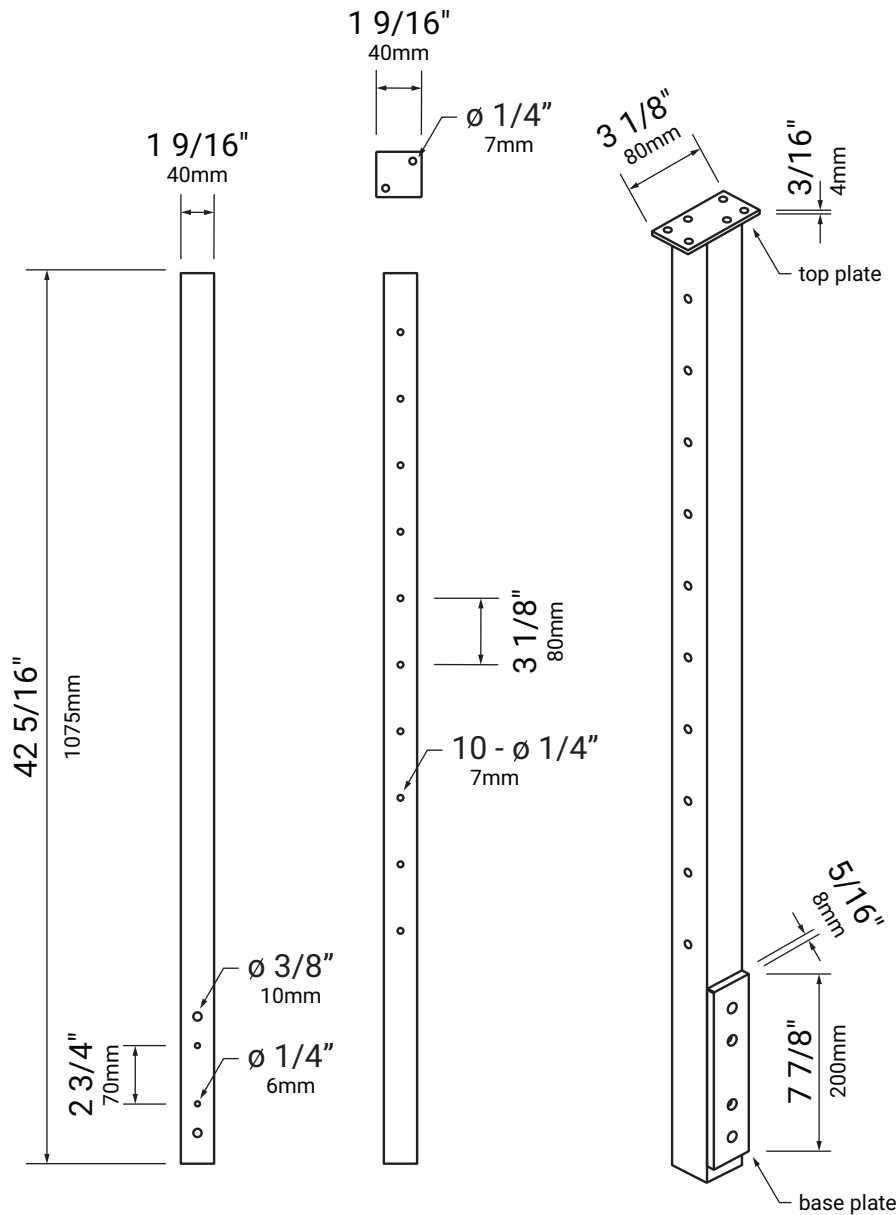

38" Side No Hole Black Mount Post Specification

Material: **Carbon Steel**
 Post Thickness: **18GA (1.2mm)**
 Finish: **5 Stage Powder Coat**
 Color: **Matte Black (10% Glossy)**

42" Side No Hole Black Mount Post Specification

Material: **Carbon Steel**
 Post Thickness: **18GA (1.2mm)**
 Finish: **5 Stage Powder Coat**
 Color: **Matte Black (10% Glossy)**

36" Side Mount Cable Post Kit (Straight) Specification

Material: **Carbon Steel**
 Post Thickness: **18GA (1.2mm)**
 Finish: **5 Stage Powder Coat**
 Color: **Matte Black (10% Glossy)**

36" Side Mount Cable Post Kit (Straight) Specification

Material: **Carbon Steel**
 Post Thickness: **18GA (1.2mm)**
 Finish: **5 Stage Powder Coat**
 Color: **Matte Black (10% Glossy)**