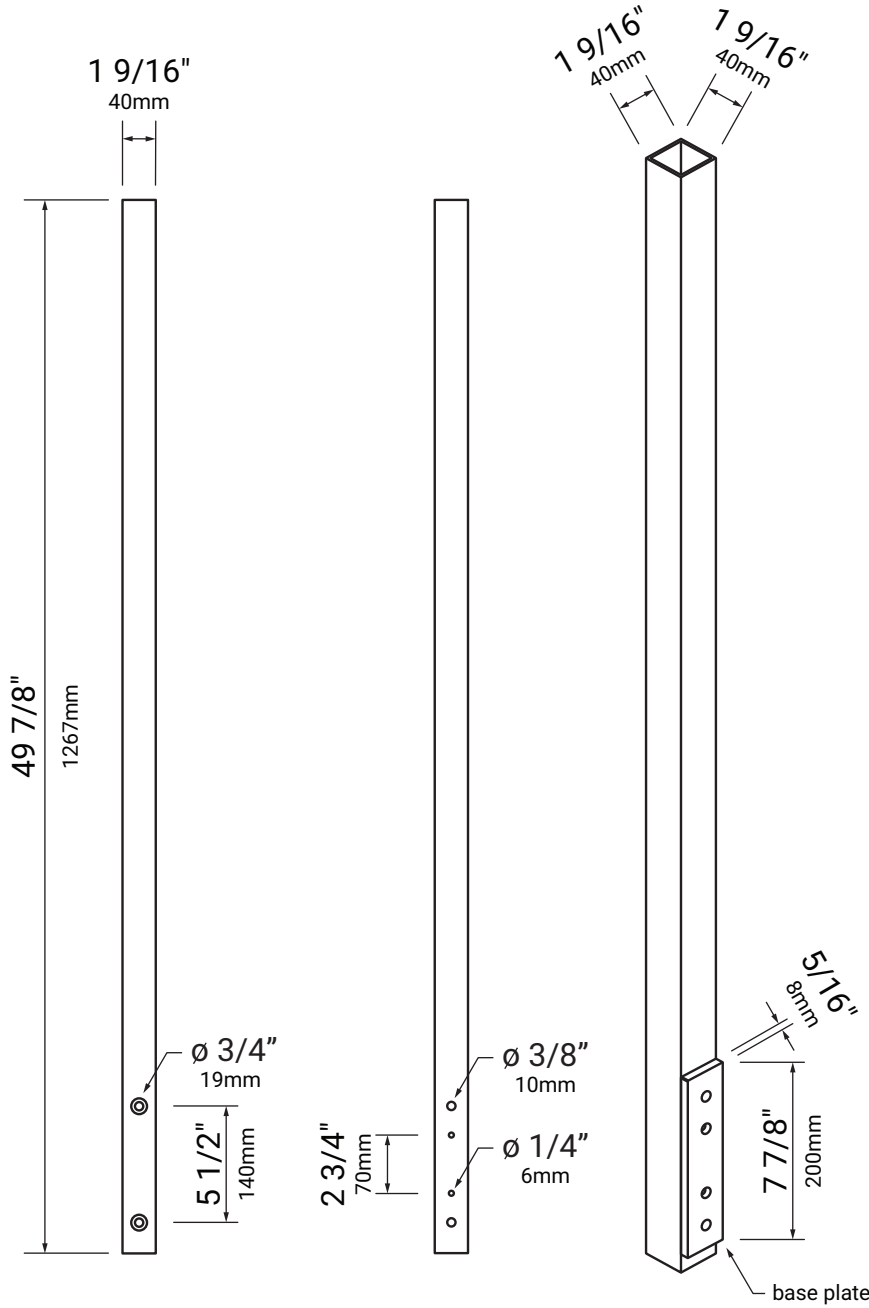

38" Side No Hole Black Mount Post Specification

Material: **Carbon Steel**
 Post Thickness: **18GA (1.2mm)**
 Finish: **5 Stage Powder Coat**
 Color: **Matte Black (10% Glossy)**

42" Side No Hole Black Mount Post Specification

Material: **Carbon Steel**
 Post Thickness: **18GA (1.2mm)**
 Finish: **5 Stage Powder Coat**
 Color: **Matte Black (10% Glossy)**

36" Side Mount Cable Post Kit (Straight) Specification

Material: **Carbon Steel**
 Post Thickness: **18GA (1.2mm)**
 Finish: **5 Stage Powder Coat**
 Color: **Matte Black (10% Glossy)**

36" Side Mount Cable Post Kit (Straight) Specification

Material: **Carbon Steel**
 Post Thickness: **18GA (1.2mm)**
 Finish: **5 Stage Powder Coat**
 Color: **Matte Black (10% Glossy)**