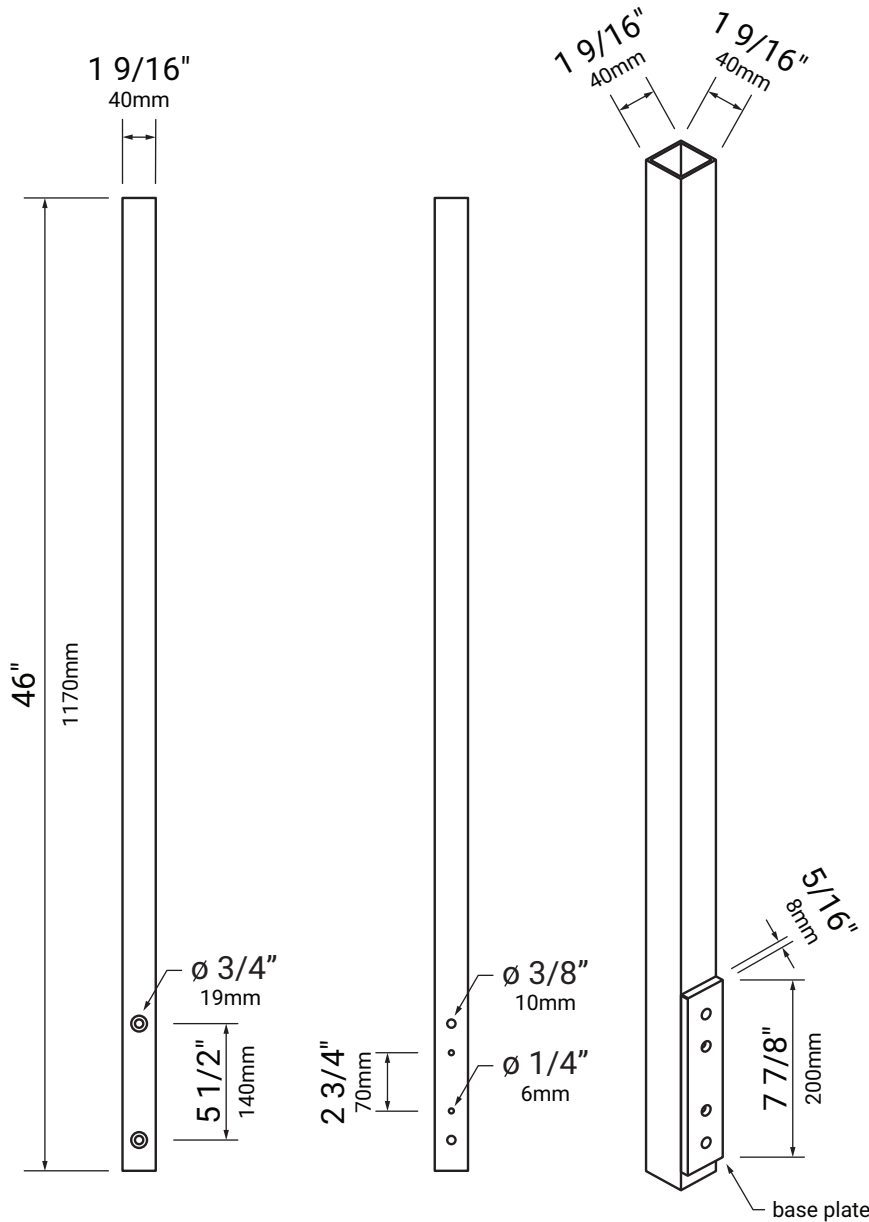

38" Side No Hole Black Mount Post Specification

Material: **Carbon Steel**
 Post Thickness: **18GA (1.2mm)**
 Finish: **5 Stage Powder Coat**
 Color: **Matte Black (10% Glossy)**

42" Side No Hole Black Mount Post Specification

Material: **Carbon Steel**
 Post Thickness: **18GA (1.2mm)**
 Finish: **5 Stage Powder Coat**
 Color: **Matte Black (10% Glossy)**

36" Side Mount Cable Post Kit (Straight) Specification

Material: **Carbon Steel**
 Post Thickness: **18GA (1.2mm)**
 Finish: **5 Stage Powder Coat**
 Color: **Matte Black (10% Glossy)**

36" Side Mount Cable Post Kit (Straight) Specification

Material: **Carbon Steel**
 Post Thickness: **18GA (1.2mm)**
 Finish: **5 Stage Powder Coat**
 Color: **Matte Black (10% Glossy)**