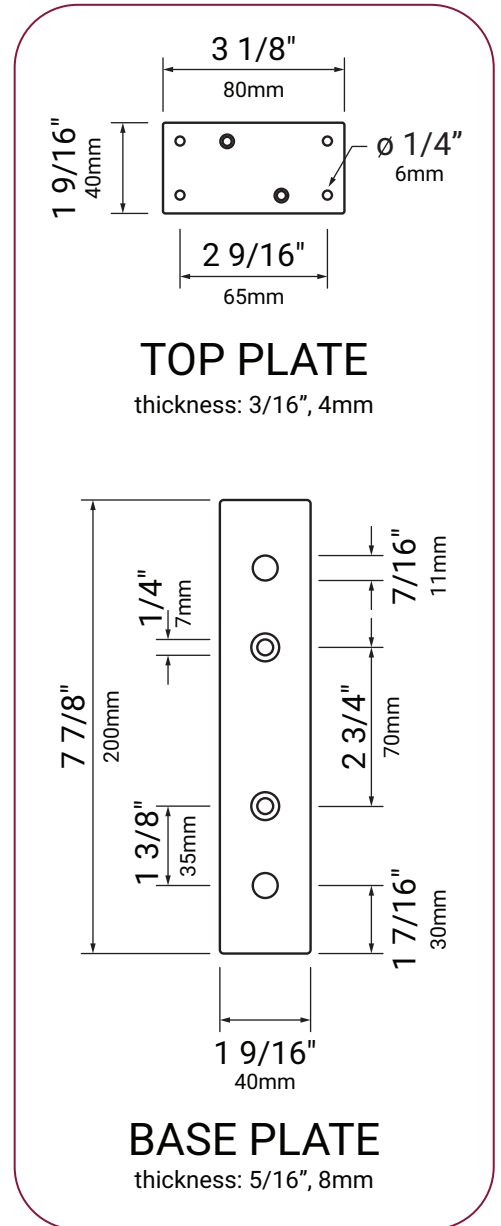

38" Side No Hole Black Mount Post Specification

Material: **Carbon Steel**
 Post Thickness: **18GA (1.2mm)**
 Finish: **5 Stage Powder Coat**
 Color: **Matte Black (10% Glossy)**

42" Side No Hole Black Mount Post Specification

Material: **Carbon Steel**
 Post Thickness: **18GA (1.2mm)**
 Finish: **5 Stage Powder Coat**
 Color: **Matte Black (10% Glossy)**

36" Side Mount Cable Post Kit (Straight) Specification

Material: **Carbon Steel**
 Post Thickness: **18GA (1.2mm)**
 Finish: **5 Stage Powder Coat**
 Color: **Matte Black (10% Glossy)**

36" Side Mount Cable Post Kit (Straight) Specification

Material: **Carbon Steel**
 Post Thickness: **18GA (1.2mm)**
 Finish: **5 Stage Powder Coat**
 Color: **Matte Black (10% Glossy)**