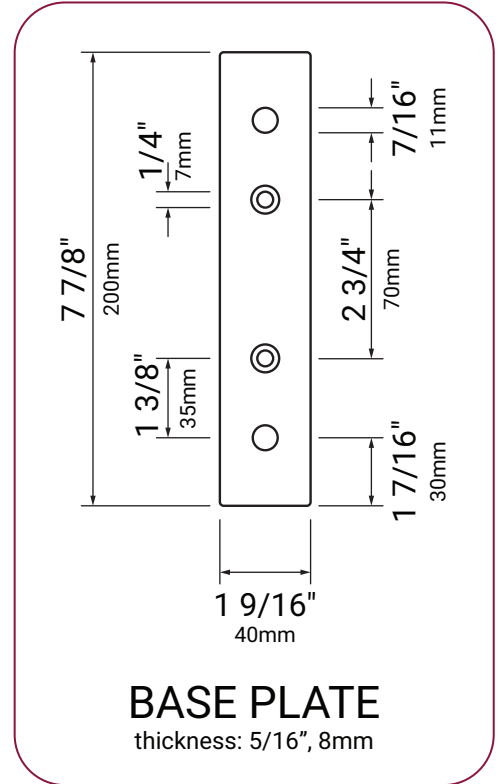

38" Side No Hole Black Mount Post Specification

Material: **Carbon Steel**
 Post Thickness: **18GA (1.2mm)**
 Finish: **5 Stage Powder Coat**
 Color: **Matte Black (10% Glossy)**

42" Side No Hole Black Mount Post Specification

Material: **Carbon Steel**
 Post Thickness: **18GA (1.2mm)**
 Finish: **5 Stage Powder Coat**
 Color: **Matte Black (10% Glossy)**

36" Side Mount Cable Post Kit (Straight) Specification

Material: **Carbon Steel**
 Post Thickness: **18GA (1.2mm)**
 Finish: **5 Stage Powder Coat**
 Color: **Matte Black (10% Glossy)**

36" Side Mount Cable Post Kit (Straight) Specification

Material: **Carbon Steel**
 Post Thickness: **18GA (1.2mm)**
 Finish: **5 Stage Powder Coat**
 Color: **Matte Black (10% Glossy)**