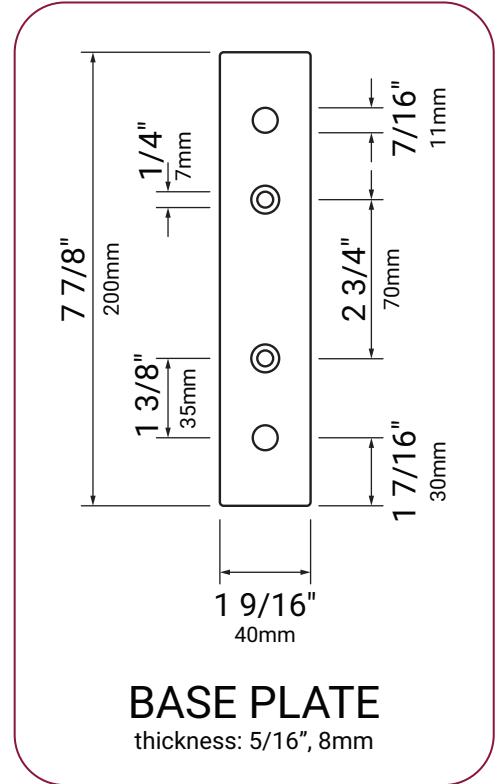

38" Side No Hole Black Mount Post Specification

Material: **Carbon Steel**
 Post Thickness: **18GA (1.2mm)**
 Finish: **5 Stage Powder Coat**
 Color: **Matte Black (10% Glossy)**

42" Side No Hole Black Mount Post Specification

Material: **Carbon Steel**
 Post Thickness: **18GA (1.2mm)**
 Finish: **5 Stage Powder Coat**
 Color: **Matte Black (10% Glossy)**

36" Side Mount Cable Post Kit (Straight) Specification

Material: **Carbon Steel**
 Post Thickness: **18GA (1.2mm)**
 Finish: **5 Stage Powder Coat**
 Color: **Matte Black (10% Glossy)**

36" Side Mount Cable Post Kit (Straight) Specification

Material: **Carbon Steel**
 Post Thickness: **18GA (1.2mm)**
 Finish: **5 Stage Powder Coat**
 Color: **Matte Black (10% Glossy)**