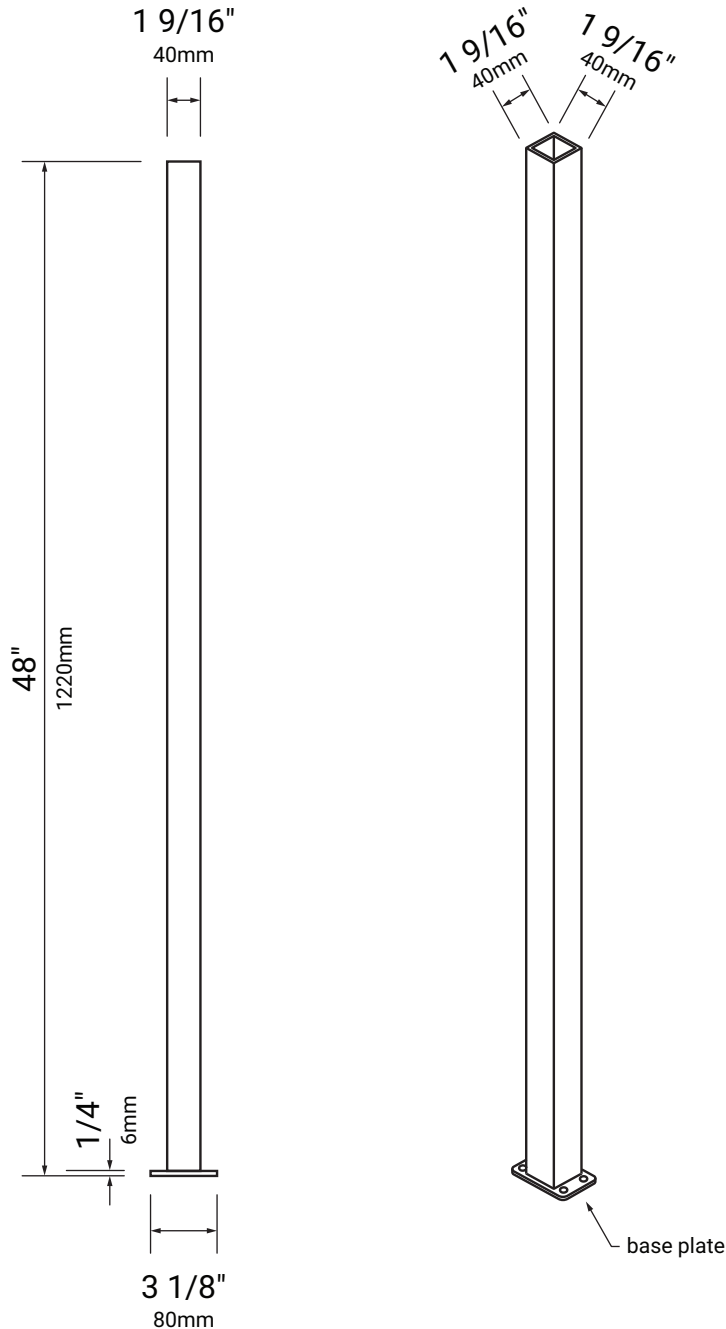

38" Top Mount No Hole Black Posts Specification

Material: **Carbon Steel**
Post Thickness: **18GA (1.2mm)**
Finish: **5 Stage Powder Coat**
Color: **Matte Black (10% Glossy)**

42" Top Mount No Hole Black Posts Specification

Material: **Carbon Steel**

Post Thickness: **18GA (1.2mm)**

Finish: **5 Stage Powder Coat**

Color: **Matte Black (10% Glossy)**

48" Top Mount No Hole Black Posts Specification

Material: **Carbon Steel**

Post Thickness: **18GA (1.2mm)**

Finish: **5 Stage Powder Coat**

Color: **Matte Black (10% Glossy)**

60" Top Mount No Hole Black Posts Specification

Material: **Carbon Steel**

Post Thickness: **18GA (1.2mm)**

Finish: **5 Stage Powder Coat**