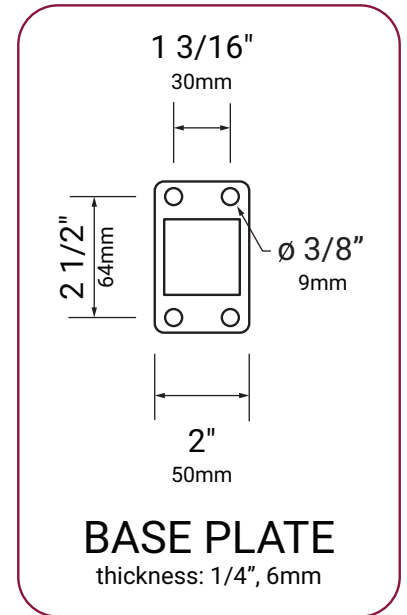

38" Top Mount No Hole Black Posts Specification

Material: **Carbon Steel**
Post Thickness: **18GA (1.2mm)**
Finish: **5 Stage Powder Coat**
Color: **Matte Black (10% Glossy)**

42" Top Mount No Hole Black Posts Specification

Material: **Carbon Steel**

Post Thickness: **18GA (1.2mm)**

Finish: **5 Stage Powder Coat**

Color: **Matte Black (10% Glossy)**

48" Top Mount No Hole Black Posts Specification

Material: **Carbon Steel**

Post Thickness: **18GA (1.2mm)**

Finish: **5 Stage Powder Coat**

Color: **Matte Black (10% Glossy)**

60" Top Mount No Hole Black Posts Specification

Material: **Carbon Steel**

Post Thickness: **18GA (1.2mm)**

Finish: **5 Stage Powder Coat**