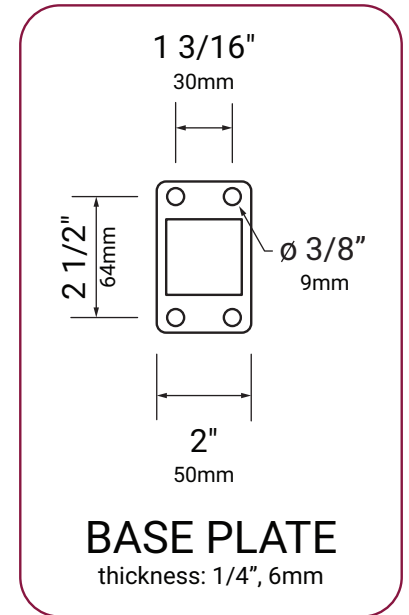

38" Top Mount No Hole Black Posts Specification

Material: **Carbon Steel**
Post Thickness: **18GA (1.2mm)**
Finish: **5 Stage Powder Coat**
Color: **Matte Black (10% Glossy)**

42" Top Mount No Hole Black Posts Specification

Material: **Carbon Steel**

Post Thickness: **18GA (1.2mm)**

Finish: **5 Stage Powder Coat**

Color: **Matte Black (10% Glossy)**

48" Top Mount No Hole Black Posts Specification

Material: **Carbon Steel**

Post Thickness: **18GA (1.2mm)**

Finish: **5 Stage Powder Coat**

Color: **Matte Black (10% Glossy)**

60" Top Mount No Hole Black Posts Specification

Material: **Carbon Steel**

Post Thickness: **18GA (1.2mm)**

Finish: **5 Stage Powder Coat**