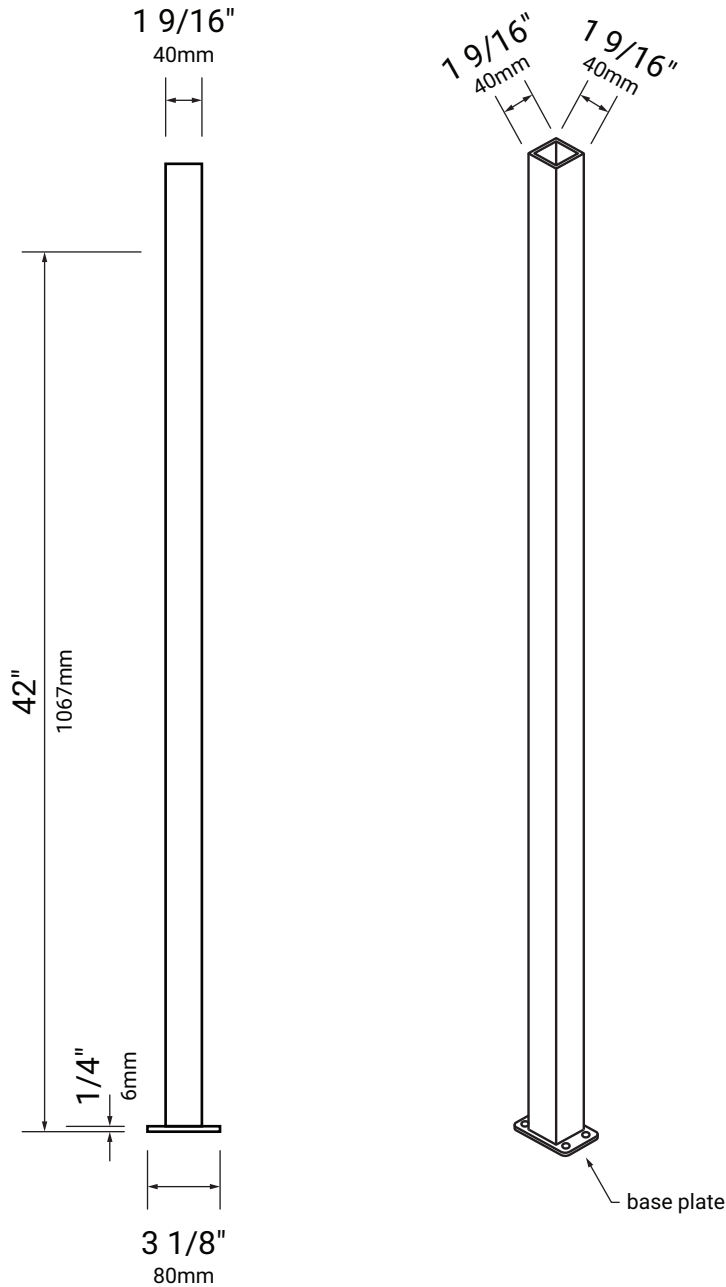

38" Top Mount No Hole Black Posts Specification

Material: **Carbon Steel**
Post Thickness: **18GA (1.2mm)**
Finish: **5 Stage Powder Coat**
Color: **Matte Black (10% Glossy)**

42" Top Mount No Hole Black Posts Specification

Material: **Carbon Steel**

Post Thickness: **18GA (1.2mm)**

Finish: **5 Stage Powder Coat**

Color: **Matte Black (10% Glossy)**

48" Top Mount No Hole Black Posts Specification

Material: **Carbon Steel**

Post Thickness: **18GA (1.2mm)**

Finish: **5 Stage Powder Coat**

Color: **Matte Black (10% Glossy)**

60" Top Mount No Hole Black Posts Specification

Material: **Carbon Steel**

Post Thickness: **18GA (1.2mm)**

Finish: **5 Stage Powder Coat**