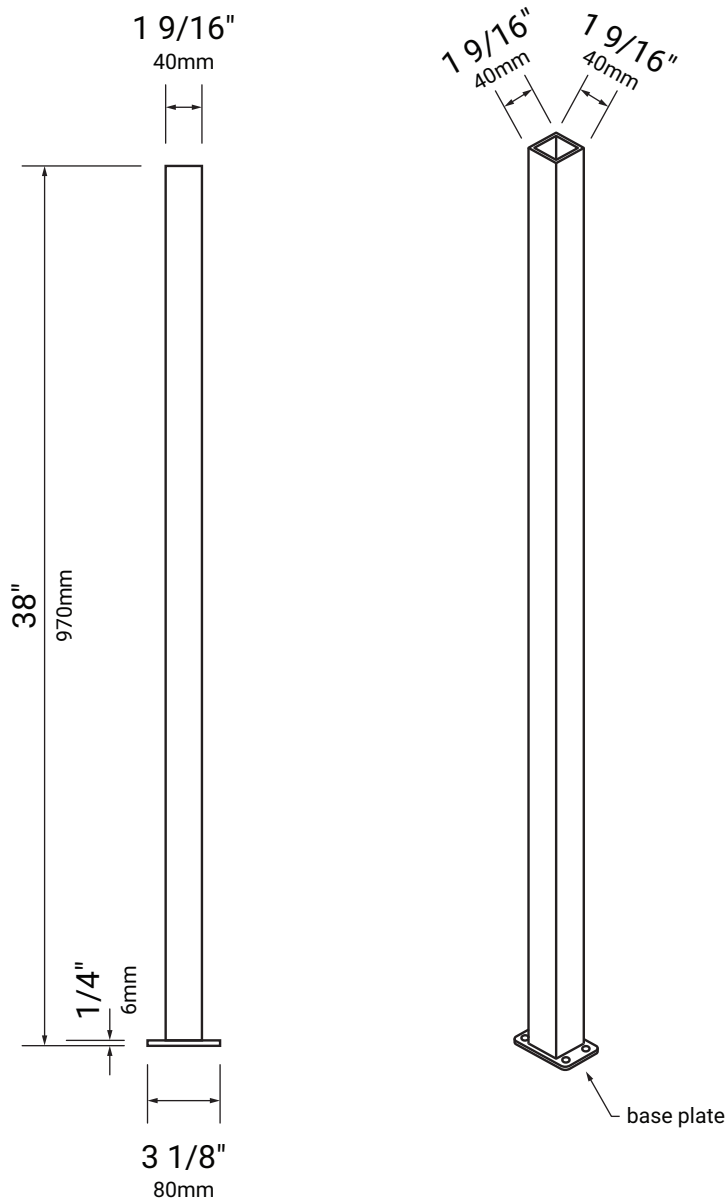

38" Top Mount No Hole Black Posts Specification

Material: **Carbon Steel**
Post Thickness: **18GA (1.2mm)**
Finish: **5 Stage Powder Coat**
Color: **Matte Black (10% Glossy)**

42" Top Mount No Hole Black Posts Specification

Material: **Carbon Steel**

Post Thickness: **18GA (1.2mm)**

Finish: **5 Stage Powder Coat**

Color: **Matte Black (10% Glossy)**

48" Top Mount No Hole Black Posts Specification

Material: **Carbon Steel**

Post Thickness: **18GA (1.2mm)**

Finish: **5 Stage Powder Coat**

Color: **Matte Black (10% Glossy)**

60" Top Mount No Hole Black Posts Specification

Material: **Carbon Steel**

Post Thickness: **18GA (1.2mm)**

Finish: **5 Stage Powder Coat**