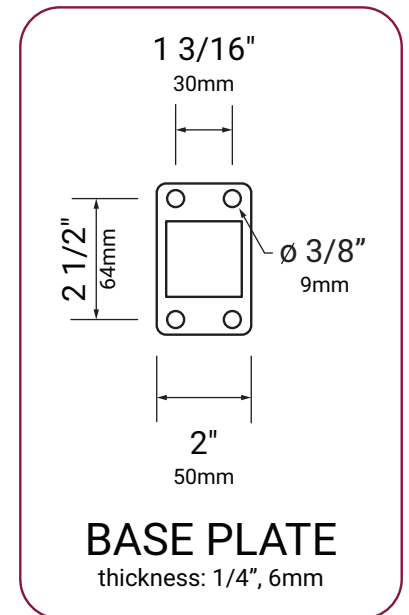

38" Top Mount No Hole Black Posts Specification

Material: **Carbon Steel**
Post Thickness: **18GA (1.2mm)**
Finish: **5 Stage Powder Coat**
Color: **Matte Black (10% Glossy)**

42" Top Mount No Hole Black Posts Specification

Material: **Carbon Steel**

Post Thickness: **18GA (1.2mm)**

Finish: **5 Stage Powder Coat**

Color: **Matte Black (10% Glossy)**

48" Top Mount No Hole Black Posts Specification

Material: **Carbon Steel**

Post Thickness: **18GA (1.2mm)**

Finish: **5 Stage Powder Coat**

Color: **Matte Black (10% Glossy)**

60" Top Mount No Hole Black Posts Specification

Material: **Carbon Steel**

Post Thickness: **18GA (1.2mm)**

Finish: **5 Stage Powder Coat**